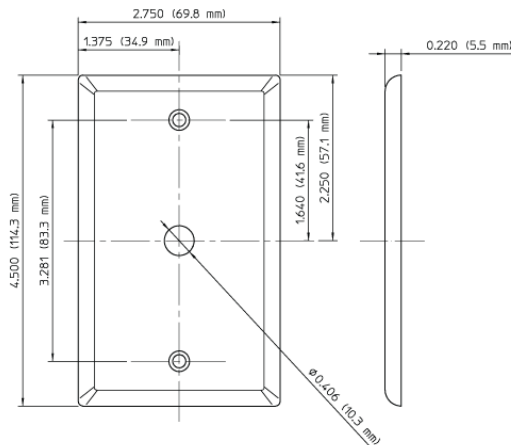

Item Description

1-Gang .406 Inch Hole Device Telephone/Cable Wallplate, Standard Size, Thermoset, Box Mount - Light Almond

Technical Information

Product Features

Type: Standard Size

Gang: 1

Material: Thermoset

Color: Light Almond

Mount: Box

Standards and Certifications: UL/CSA

UPC Code: 07847727651

Country Of Origin: United States

SPECIFICATION SUBMITTAL

JOB NAME:		CATALOG NUMBERS:	
<input type="text"/>		<input type="text"/>	<input type="text"/>
JOB NUMBER:		<input type="text"/>	<input type="text"/>