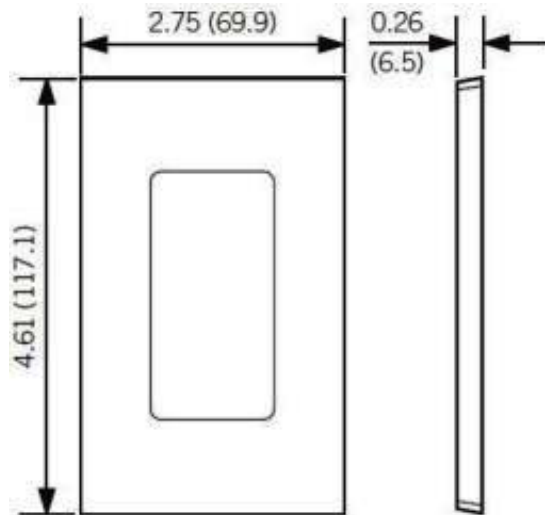

#### Product Features

**Color:** Ivory

**Gang:** 1

**Material:** Polycarbonate

**Mount:** Snap-On

**Standards and Certifications:** ETL

**Type:** Screwless, Standard Size

**Warranty:** 10-Year Limited