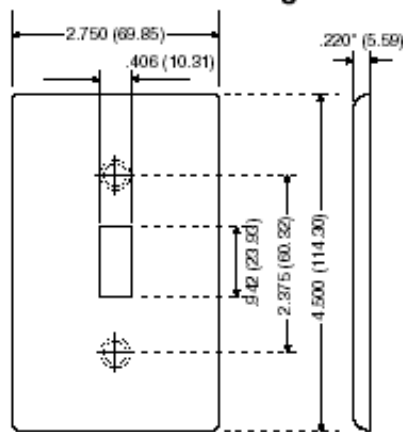

#### Product Features

**Type:** Standard Size

**Gang:** 2

**Material:** Thermoset Plastic

**Color:** Black

**Mount:** Device

**Standards and Certifications:** UL/CSA

UPC Code: 07847748822

### Dimensional Diagram

2-GANG Width = 4.56" (115.9mm)