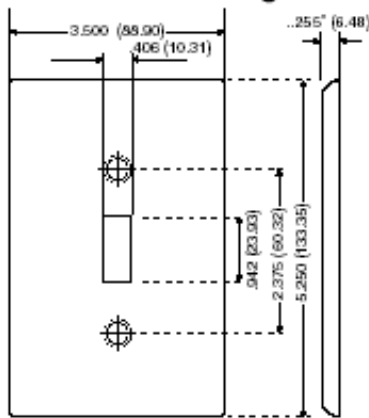

Item Description

1-Gang Toggle Device Switch Wallplate, Oversized, Thermoset, Device Mount - Ivory

Technical Information

Product Features

Type: Oversized

Gang: 1

Material: Thermoset Plastic

Color: Ivory

Mount: Device

Standards and Certifications: UL/CSA

Dimensional Diagram

SPECIFICATION SUBMITTAL

JOB NAME:	CATALOG NUMBERS:	
<input type="text"/>	<input type="text"/>	<input type="text"/>
JOB NUMBER:	<input type="text"/>	<input type="text"/>