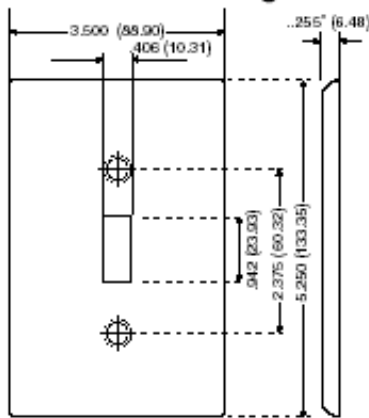

### Product Features

**Type:** Oversized

**Gang:** 2

**Material:** Thermoset Plastic

**Color:** Ivory

**Mount:** Device

**Standards and Certifications:** UL/CSA

**UPC Code:** 07847744050

## Dimensional Diagram

2-GANG Width = 5.31" (134.9mm)