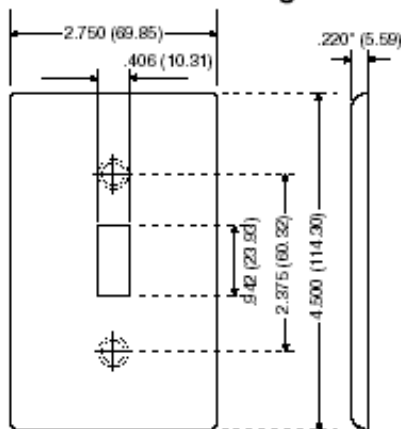

Item Description

4-Gang Toggle Device Switch Wallplate, Standard Size, Thermoset, Device Mount - White

Technical Information

Product Features

Type: Standard Size

Gang: 4

Material: Thermoset Plastic

Color: White

Mount: Device

Standards and Certifications: UL/CSA

Color: White

UPC Code: 07847744390

Country Of Origin: United States

Dimensional Diagram

4-GANG Width = 8.19" (208.0mm)

SPECIFICATION SUBMITTAL