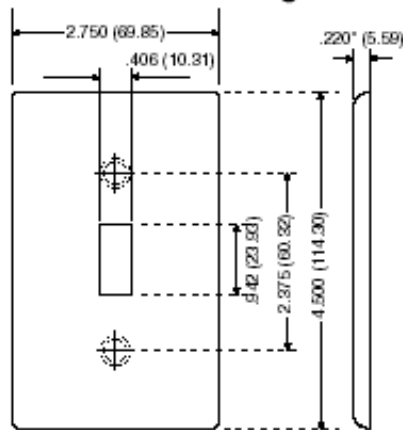

### Product Features

**Type:** Standard Size

**Gang:** 4

**Material:** Thermoset Plastic

**Color:** Light Almond

**Mount:** Device

**Standards and Certifications:** UL/CSA

**UPC Code:** 07847727841

## Dimensional Diagram

4-GANG Width = 8.19" (208.0mm)