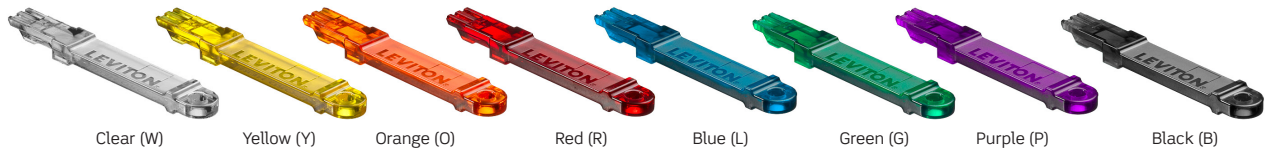

PORT BLOCKER

EXTRACTION TOOL

Patch Cord

Trunk

Port Blocker

**SRJ6x-xxx, SRJPB-00x, SRJET-00x**

**SECURE RJ COPPER SYSTEM STANDARD COMPONENTS**

Description	Part No.
CAT 6 SlimLine UTP Patch Cord, with Secure RJ housing on both ends	SRJ6+-xx*
Secure RJ Port Blocker, pack of 12	SRJPB-00+
Secure RJ Extraction Tool, pack of 1	SRJET-00+

Note: Additional patch cord and trunk configurations, including custom lengths, CAT 6A, and shielded, are available through Leviton's make-to-order program. Contact Leviton Inside Sales at 800.722.2082 for assistance.

+ = Patch cord housing, port blocker, and extraction tool colors. Choose from the following transparent colors:

xx = Patch cord length. Choose from the following standard lengths: (05), (10), or (20) feet