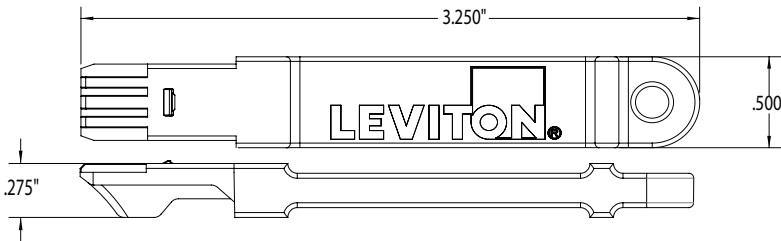

PORT BLOCKER

EXTRACTION TOOL

Patch Cord

Trunk

Port Blocker

**SRJ6x-xxx, SRJPB-00x, SRJET-00x**

**SECURE RJ COPPER SYSTEM STANDARD COMPONENTS**

Description	Part No.
CAT 6 SlimLine UTP Patch Cord, with Secure RJ housing on both ends	SRJ6+-xx*
Secure RJ Port Blocker, pack of 12	SRJPB-00+
Secure RJ Extraction Tool, pack of 1	SRJET-00+