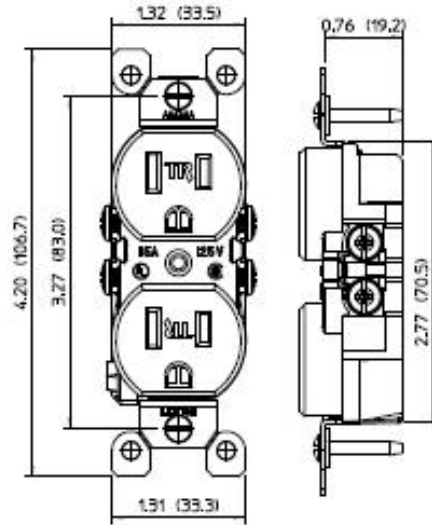

Wiring Diagram