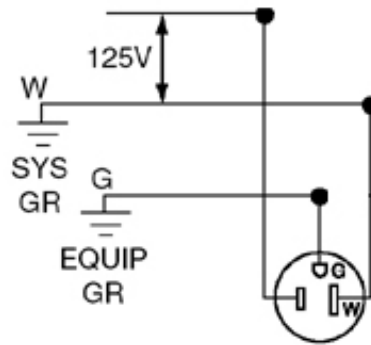

Wiring Diagram

5-15R

SPECIFICATION SUBMITTAL

JOB NAME: ____	CATALOG NUMBERS: ____	____
JOB NUMBER: ____	____	____

Leviton Manufacturing Co., Inc.

201 North Service Road, Melville, NY 11747

Teléfono: +1-800-323-8920 · FAX: +1-800-832-9538 · Tech Line (8:30AM-7:30PM E.S.T. Monday-Friday): +1-800-824-3005

Leviton Manufacturing of Canada, Ltd.

165 Hymus Boulevard, Pointe Claire, Quebec H9R 1E9 · Telephone: +1-800-469-7890 ·

FAX: +1-800-824-3005 · www.leviton.com/canada

Leviton S. de R.L. de C.V.

Lago Tana 43, Mexico DF, Mexico CP 11290 · Tel.: (+52)55-5082-1040 · FAX: (+52)5386-

1797 · www.leviton.com.mx

Visit our Website at: www.leviton.com

© 2018 Leviton Manufacturing Co., Inc. Todos los derechos reservados. Subject to change without notice.

Leviton has a global presence.

If you would like to know where your local Leviton office is located please go to:

www.leviton.com/international/contacts/