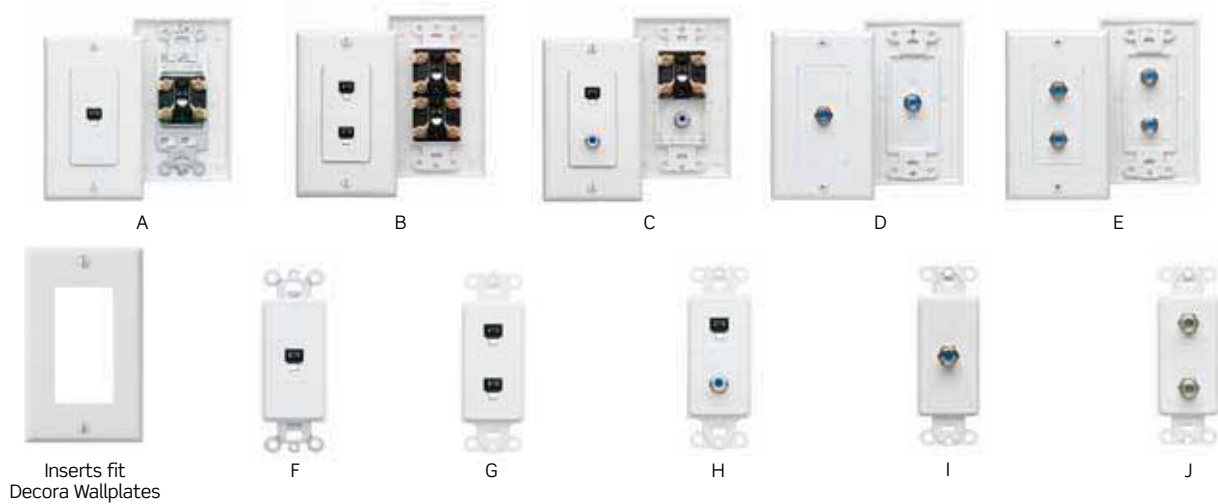

#### Specifications and Features

- 6P4C models feature lead-frame design for improved reliability and simple installation
- Decora inserts are compatible with Decora wallplates and Decora Plus™ screwless wallplates
- Decora wallplate assemblies include a Decora Insert and matching Decora Wallplate
- Decora kits include a 1- or 2-port QuickPort® Decora Insert and USOC or F-type QuickPort Connectors
- Inserts, assemblies, and kits are cULus listed and rated UL 94V-0

#### DECORA STANDARD TELEPHONE & VIDEO WALLPLATE ASSEMBLIES (WALLPLATE INCLUDED)

Description	White	Ivory	Lt. Almond
[A] Wall Jack, 6P4C	40949-0WD	40949-0ID	40949-0TD
[B] Wall Jack, 6P4C + 6P4C	40144-00W	40144-00I	40144-00T
[C] Wall Jack, 6P4C + F-Connector	40159-00W	40159-00I	40159-00T
[D] Wall Jack, F-Connector	40981-0WD	40981-0ID	40981-0TD
[E] Wall Jack, F-Connector + F-Connector	40982-0WD	—	40982-0TD

#### DECORA TELEPHONE & VIDEO INSERTS (WALLPLATE NOT INCLUDED)

Description	White	Ivory	Almond	Lt. Almond	Grey	Black	Brown
[F] Wall Jack, 6P4C	40649-00W	40649-00I	40649-00A	40649-00T	40649-00G	40649-00E	40649-000
[G] Wall Jack, 6P4C + 6P4C	40644-00W	40644-00I	—	40644-00T	—	—	—
[H] Wall Jack, 6P4C + F-Connector	40659-00W	40659-00I	—	40659-00T	—	—	—
[I] Wall Jack, F-Connector	40681-00W	40681-00I	40681-00A	40681-00T	40681-0GY	—	40681-00B
[J] Wall Jack, F-Connector + F-Connector	40682-00W	40682-00I	—	—	—	—	—

#### DECORA TELEPHONE & VIDEO INSERT KITS (WALLPLATE NOT INCLUDED)

Description	White	Ivory	Almond	Lt. Almond	Grey	Black
Wall Jack, 6P6C	41638-00W	41638-00I	41638-00A	41638-00T	41638-00G	41638-00E
Wall Jack, 6P6C + F-Connector	41658-00W	41658-00I	—	41658-00T	—	—