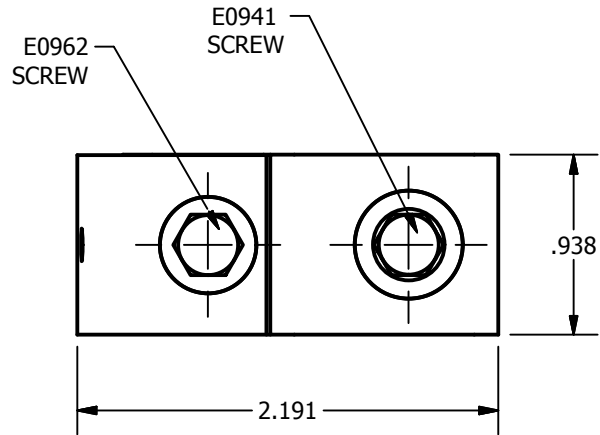

SCREW: E0962 AND E0941	MATERIAL: NONE	REV: F	ILSCO connections matter	
CAT. NO.: GTT250-250	PLATING: NONE	DRAWN BY: CLH	SCALE:1:1	800-776-9775 www.ilsco.com
INFORMATION SHEET: FORM 1	MARKING: NONE	DATE:1/11/2008	SIZE: A	DWG. NO. M0456-22
				SHEET: 1 OF 1

SCALE 1 : 1