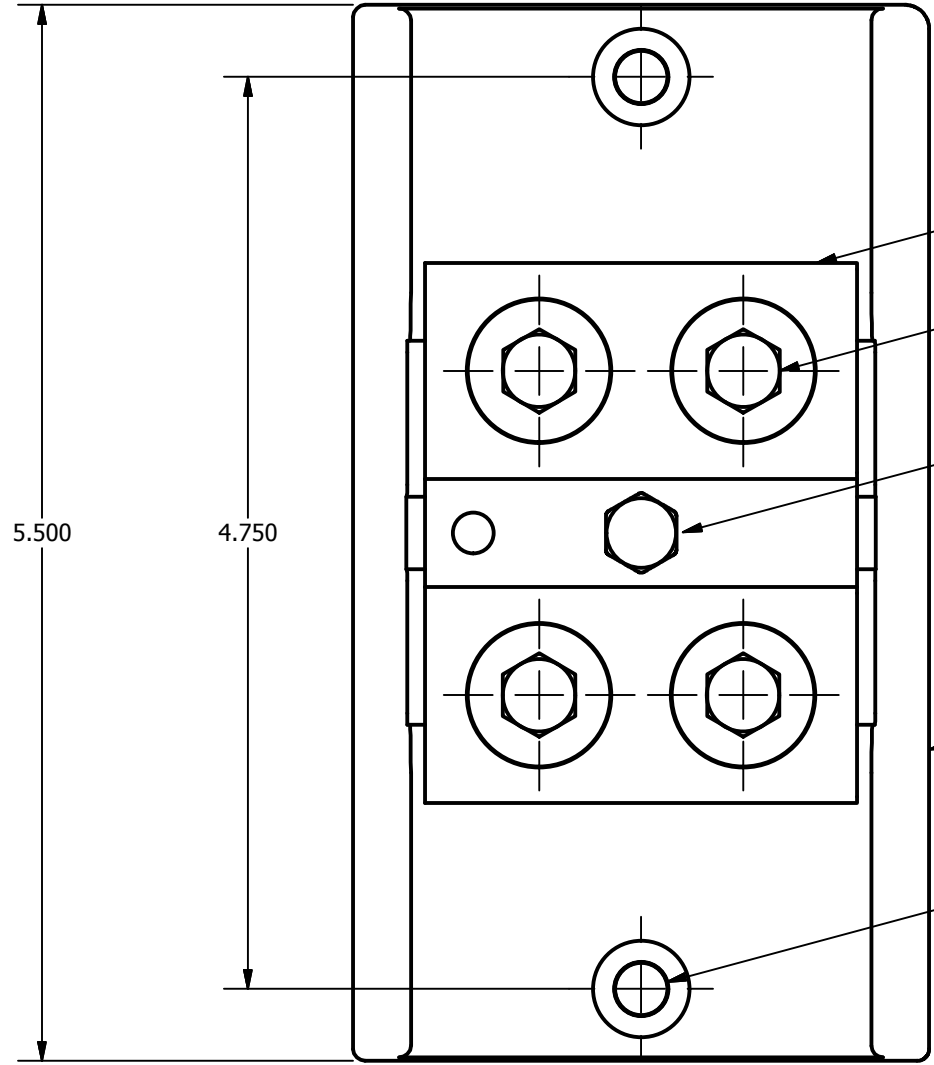

SCREW: E0944, E0958
 CAT. NO.: PDB-22-500-1
 INFORMATION SHEET: NONE

MATERIAL: NONE
 PLATING: NONE
 MARKING: NONE

REV: H
 DRAWN BY: CLH
 DATE: 12/4/2007
 SCALE:
 SIZE: B

ILSCO
 connections
 matter
 800-776-9775 www.ilSCO.com

DWG NO: **M2571**
 SHEET: 1 OF 1

D2717 CONNECTOR
 (1) PLACE

E0944 SCREW
 (4) PLACES

E0958 SCREW
 (1) PLACE

R0606 BLOCK
 (1) PLACE

Ø.280

SCALE 1 / 2