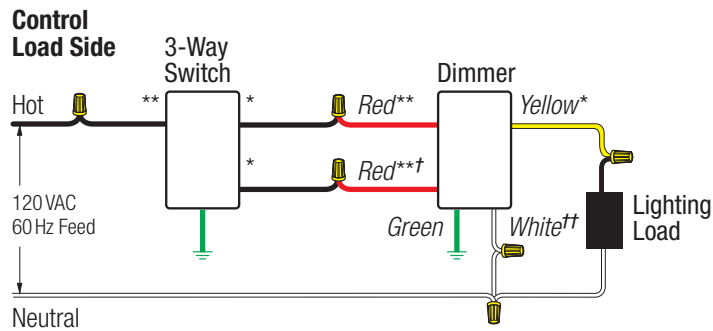

Wiring diagrams

Wiring diagram #4

Single-pole wiring of 3-way control with neutral wire connection

* or Copper/Black screw terminal
** or Brass/Gold screw terminal
† or Red/White stripe (cap off)
†† or Silver screw terminal

Wiring diagram #5

3-way wiring with neutral wire connection

* or Copper/Black screw terminal
** or Brass/Gold screw terminal
† or Red/White stripe (cap off)
†† or Silver screw terminal