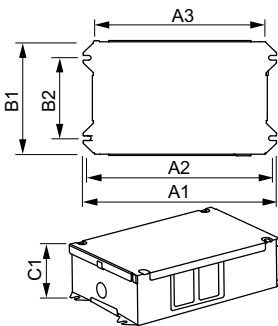

e-Vision Medium Wattage 210-315W

Temperature

T-Case Maximum (Nom)	85 °C

Mechanical and Housing

Housing Material	Metal
Housing	R
Housing Dimensions	7.5" x 4.9" x 2.2"

Approval and Application

EMC Immunity Standard	FCC Non-Consumer
Approbation Marks	CSA certificate UL certificate RoHS Compliant
Sound Rating	A
UL Recognized	No

Product Data

Order product name	MASTERCOLOR ELITE MEDIUM WATTAGE HZTMH210315RLFM
EAN/UPC - Product	781087135099
Order code	HZTMH210315RLFM
Numerator - Quantity Per Pack	1
Numerator - Packs per outer box	6
Material Nr. (12NC)	913701261302
Net Weight (Piece)	2.046 kg

Dimensional drawing

Product	A1	A2	A3	B1	B2	C1
MASTERCOLOR ELITE MEDIUM WATTAGE HZTMH210315RLFM	8.20 in	7.60 in	7.50 in	4.90 in	3.40 in	2.20 in

MASTERCOLOR ELITE MEDIUM WATTAGE HZTMH210315RLFM