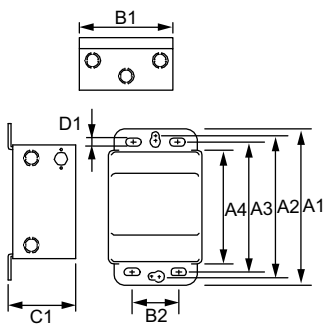

Constant Wattage Deviation	10%
Ballast Factor (Nom)	1
Power Factor (Nom)	0.90
Nominal Open Circuit Voltage	430 V
Input Current (Operating) (Nom)	2.25 A A
Input Power (Nom)	1080 W
Rated Lamp Watts	1000W W
Wiring	
Wire Striplength	0.5 mm
Wire Length By Color	12"
Wire Type	Stranded
Remote Wiring Configuration Allowed	Yes
Max Ballast-Lamp Distance Remote Wiring	Determined by AWG used
Recommended Fuse Value	6 A
Mechanical and Housing	
Housing Material	Metal
Housing	IE

## Indoor Enclosed (78E)

<b>Housing Dimensions</b>	14.44" x 5.75" x 7.69"
<b>Approval and Application</b>	
<b>Open Circuit Voltage Test (Volts)</b>	385-475 V
<b>Temperature Marking</b>	Max. ambient temperature 55°C
<b>UL Recognized</b>	No
<b>Hipot Test (1 Minute)</b>	2000 V
<b>Hipot Test (2 Seconds)</b>	2500 V
<b>UL Insulation Class</b>	H(180°C)
<b>UL Temperature Code</b>	NA

### Product Data

<b>Order product name</b>	INDOOR ENCLOSED HID 78E6542001
<b>EAN/UPC - Product</b>	781087865422
<b>Order code</b>	78E6542001
<b>Numerator - Quantity Per Pack</b>	1
<b>Numerator - Packs per outer box</b>	1
<b>Material Nr. (12NC)</b>	913700548009
<b>Net Weight (Piece)</b>	0.010 kg

### Dimensional drawing

Product	A1	A2	A3	A4	B1	B2	C1	D1
INDOOR ENCLOSED HID 78E6542001	14.4 in	13.4 in	12.7 in	12.1 in	7.7 in	3.3 in	5.8 in	0.4 in

MH BAL 1000W M47 480V ENCL