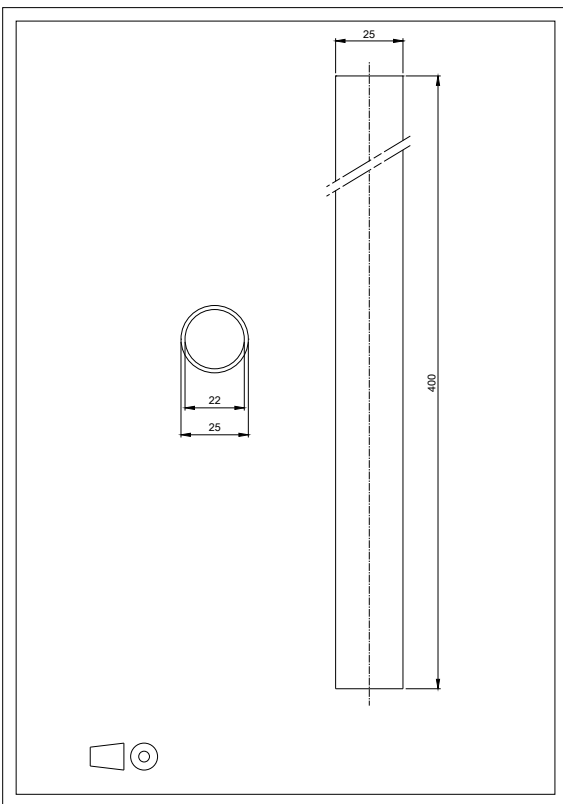

SIGNAL COLUMNS, DIAMETER 70MM
ACCESSORIES PIPE, METAL, 400MM

General technical data:

product brand name		SIRIUS
Product designation		Pipe
Equipment marking acc. to DIN EN 61346-2		U

Mechanical data:

Length of the mounting pipe	mm	400
Outer diameter of the signal column element	mm	70

Ambient conditions:

Height	mm	400
Width	mm	25

Certificates/ approvals:

General Product Approval	EMC	Shipping Approval
--------------------------	-----	-------------------

Shipping Approval	other
-------------------	-------

Image database (product images, 2D dimension drawings, 3D models, device circuit diagrams, EPLAN macros, ...)

http://www.automation.siemens.com/bilddb/cax_de.aspx?mlfb=8WD43080EB&lang=en

last modified:

23.11.2015