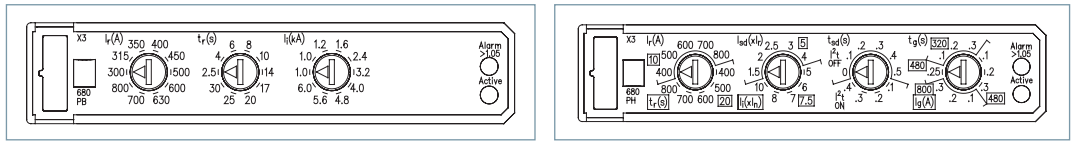

VL Circuit Breakers

MG 800A Electronic Trip Units

Selection

Model 555 Trip Units

MG 800A Frame 3-Pole Electronic Trip Unit

Continuous Ampere Rating	N-Interrupting Class	H-Interrupting Class	L-Interrupting Class	Catalog Number
	Catalog Number	Catalog Number	Catalog Number	
	FRAME ONLY			
	NMG3F800	HMG3F800	LMG3F800	
COMPLETE FACTORY ASSEMBLED CIRCUIT BREAKER				TRIP UNIT ONLY
ELECTRONIC LI TRIP				
600	NMG3R600L	HMG3R600L	LMG3R600L	CMT3R600
800	NMG3R800L	HMG3R800L	LMG3R800L	CMT3R800
ELECTRONIC LSI TRIP				
600	NMG3T600L	HMG3T600L	LMG3T600L	CMT3T600
800	NMG3T800L	HMG3T800L	LMG3T800L	CMT3T800
ELECTRONIC LSIG TRIP				
600	NMG3V600L	HMG3V600L	LMG3V600L	CMT3V600
800	NMG3V800L	HMG3V800L	LMG3V800L	CMT3V800
ELECTRONIC LIG TRIP				
600	NMG3W600L	HMG3W600L	LMG3W600L	CMT3W600
800	NMG3W800L	HMG3W800L	LMG3W800L	CMT3W800

Model 586 Trip Unit

MG 800A Frame 3-Pole Electronic LCD Trip Unit

Continuous Ampere Rating	N-Interrupting Class	H-Interrupting Class	L-Interrupting Class	Catalog Number
	Catalog Number	Catalog Number	Catalog Number	
	FRAME ONLY			
	NMG3F800	HMG3F800	LMG3F800	
COMPLETE FACTORY ASSEMBLED CIRCUIT BREAKER				TRIP UNIT ONLY
LCD ELECTRONIC LSI TRIP				
600	NMG3A600L	HMG3A600L	LMG3A600L	CMT3A600
800	NMG3A800L	HMG3A800L	LMG3A800L	CMT3A800
LCD ELECTRONIC LSIG TRIP				
600	NMG3G600L	HMG3G600L	LMG3G600L	CMT3G600
800	NMG3G800L	HMG3G800L	LMG3G800L	CMT3G800
LCD ELECTRONIC LSI TRIP + GF ALARM ONLY				
600	NMG3K600L	HMG3K600L	LMG3K600L	CMT3K600
800	NMG3K800L	HMG3K800L	LMG3K800L	CMT3K800