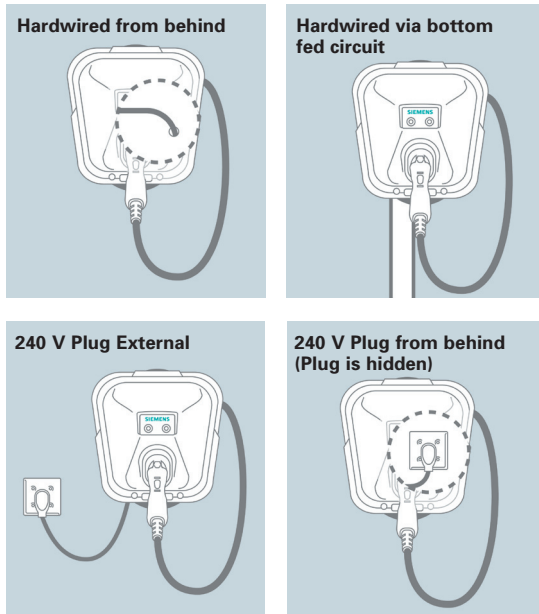

Renewable Energy Products

VersiCharge EVSE and Accessories

Flexible Install Options

Electric Vehicle Supply Equipment

VersiCharge electric vehicle chargers

Part number	Model	Output amperage	Color	Feeder Location
VC30GRYU	Universal VersiCharge	30A	Grey	Rear/Bottom/Hardwired
VC30GRYHW	Hardwired VersiCharge	30A	Grey	Hardwired
VCSG30GRYUW	Wi-Fi VersiCharge	30A	Grey	Rear/Bottom/Hardwired

Accessories

Part number	Description	Color
VCMNTGBRK	Spare parts mounting bracket	Black
VCPOSTGRY	Outdoor mounting post	Grey