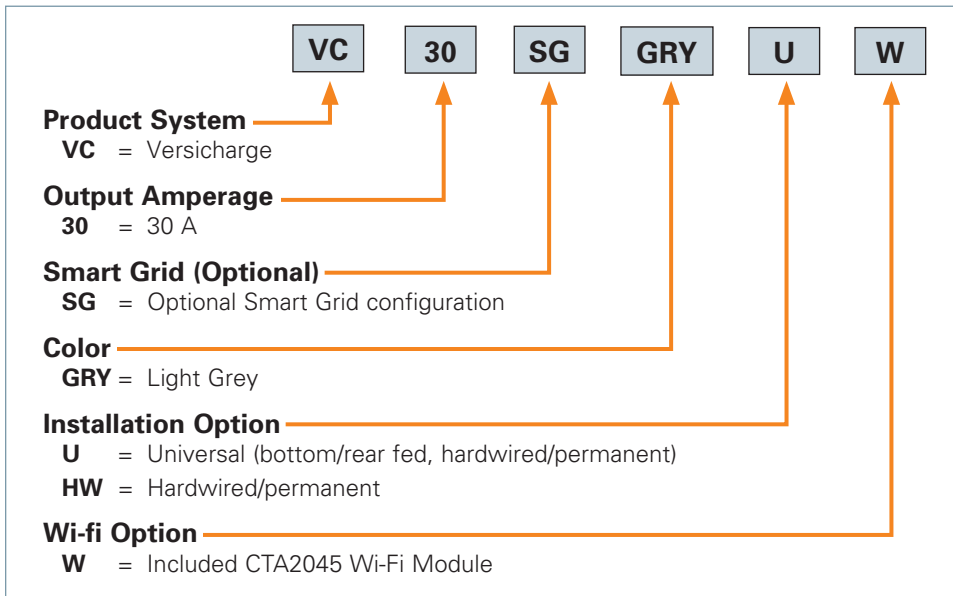

Renewable Energy Products

VersiCharge EVSE and Accessories

Flexible Install Options

Electric Vehicle Supply Equipment

VersiCharge electric vehicle chargers

Part number	Model	Output amperage	Color	Feeder Location
VC30GRYU	Universal VersiCharge	30A	Grey	Rear/Bottom/Hardwired
VC30GRYHW	Hardwired VersiCharge	30A	Grey	Hardwired
VCSG30GRYUW	Wi-Fi VersiCharge	30A	Grey	Rear/Bottom/Hardwired