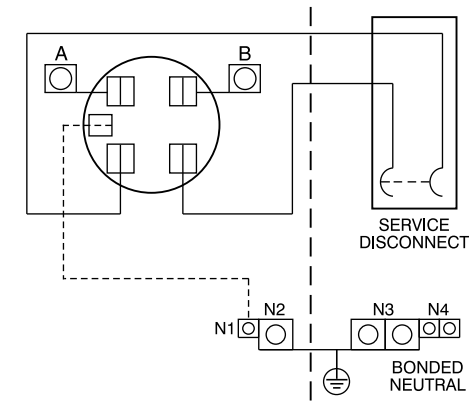

Catalog Number: MM0202B1200RJBX

Features and Ratings

- Outdoor Enclosure (NEMA Type 3R)
- Ringless Type Meter Cover
- Meter Socket Rating: 200A Continuous
- 5th Jaw Installed 9 o'Clock Position
- 200A Main Breaker Installed
- 1 Phase, 3 Wire, 120/240V~
- 22,000 AIC Max. Rated (See Wiring Diagram for Details)
- Overhead or Underground Service Entrance
- RX Type Hub Provision on top, Cover Plate Included
- HC Hub Provision on Bottom Endwall
- Surface Mounting

Schematic

Wire Sizes and Torques

Terminal	Wire Size	Torque
A, B	350kcmil - #6	275 lb-in
N1	#2 - #3	50 lb. in.
	#4 - #6	45 lb. in.
	#8	40 lb. in.
	#10 - #14	35 lb. in.
N2	250 kcmil - #6	275 lb. in.
N3	250 kcmil - #4	275 lb. in.
N4	1/0 - #14	120 lb. in.

Accessories

Trade size (in)	Catalog number
<i>RX Type Hub (top endwall)</i>	
1 1/4"	EC38597
1 1/2"	EC38598
2"	EC38599
2 1/2"	EC38600
RX Cover Plate	EC38595
<i>HC Type Hub (bottom endwall)</i>	
2"	ECHC200
2 1/2"	ECHC250
3"	ECHC300

View Shown Without Cover, Door, Deadfront

© 2018 Copyright Siemens Industry, Inc.

SIEMENS
Siemens Industry, Inc.

Meter/Main Breaker Combination

Description:
Ringless, 200A, 5 Jaw, OH/UG, Surf. Mount

KAM 4/4/18 Fam A DO NOT SCALE DRAWING Dwg. No. **MM0202B1200RJBX**