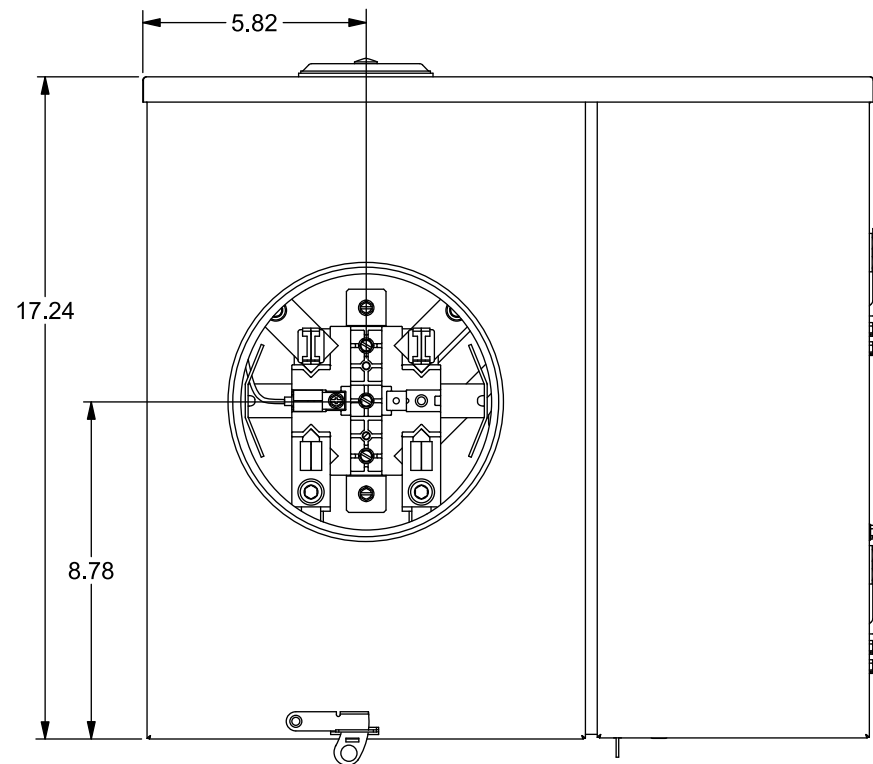

Catalog Number: MM0202B1200RJBX

Features and Ratings

- Outdoor Enclosure (NEMA Type 3R)
- Ringless Type Meter Cover
- Meter Socket Rating: 200A Continuous
- 5th Jaw Installed 9 o'Clock Position
- 200A Main Breaker Installed
- 1 Phase, 3 Wire, 120/240V~
- 22,000 AIC Max. Rated (See Wiring Diagram for Details)
- Overhead or Underground Service Entrance
- RX Type Hub Provision on top, Cover Plate Included
- HC Hub Provision on Bottom Endwall
- Surface Mounting

Schematic

Wire Sizes and Torques

Terminal	Wire Size	Torque
A, B	350kcmil - #6	275 lb-in
N1	#2 - #3	50 lb. in.
	#4 - #6	45 lb. in.
	#8	40 lb. in.
	#10 - #14	35 lb. in.
N2	250 kcmil - #6	275 lb. in.
N3	250 kcmil - #4	275 lb. in.
N4	1/0 - #14	120 lb. in.

Accessories

Trade size (in)	Catalog number
<i>RX Type Hub (top endwall)</i>	
1 1/4"	EC38597
1 1/2"	EC38598
2"	EC38599
2 1/2"	EC38600
RX Cover Plate	EC38595
<i>HC Type Hub (bottom endwall)</i>	
2"	ECHC200
2 1/2"	ECHC250
3"	ECHC300

View Shown Without Cover, Door, Deadfront

© 2018 Copyright Siemens Industry, Inc.

SIEMENS
Siemens Industry, Inc.

Meter/Main Breaker Combination

Description:
Ringless, 200A, 5 Jaw, OH/UG, Surf. Mount

KAM 4/4/18 Fam A DO NOT SCALE DRAWING Dwg. No. **MM0202B1200RJBX**