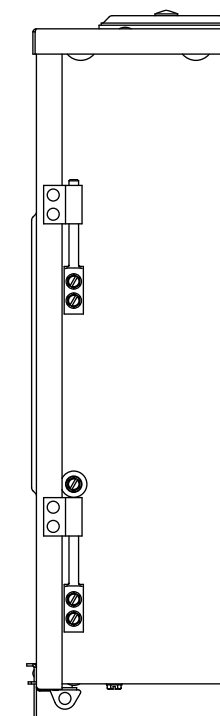

Catalog Number: MM0202B1200RJBX

Features and Ratings

- Outdoor Enclosure (NEMA Type 3R)
- Ringless Type Meter Cover
- Meter Socket Rating: 200A Continuous
- 5th Jaw Installed 9 o'Clock Position
- 200A Main Breaker Installed
- 1 Phase, 3 Wire, 120/240V~
- 22,000 AIC Max. Rated (See Wiring Diagram for Details)
- Overhead or Underground Service Entrance
- RX Type Hub Provision on top, Cover Plate Included
- HC Hub Provision on Bottom Endwall
- Surface Mounting

Schematic

Wire Sizes and Torques

Terminal	Wire Size	Torque
A, B	350kcmil - #6	275 lb-in
N1	#2 - #3	50 lb. in.
	#4 - #6	45 lb. in.
	#8	40 lb. in.
	#10 - #14	35 lb. in.
N2	250 kcmil - #6	275 lb. in.
N3	250 kcmil - #4	275 lb. in.
N4	1/0 - #14	120 lb. in.

Accessories

Trade size (in)	Catalog number
<i>RX Type Hub (top endwall)</i>	
1 1/4"	EC38597
1 1/2"	EC38598
2"	EC38599
2 1/2"	EC38600
RX Cover Plate	EC38595
<i>HC Type Hub (bottom endwall)</i>	
2"	ECHC200
2 1/2"	ECHC250
3"	ECHC300

View Shown Without Cover, Door, Deadfront

© 2018 Copyright Siemens Industry, Inc.

SIEMENS
Siemens Industry, Inc.

Meter/Main Breaker Combination

Description:
Ringless, 200A, 5 Jaw, OH/UG, Surf. Mount

KAM 4/4/18 Fam A DO NOT SCALE DRAWING Dwg. No. **MM0202B1200RJBX**