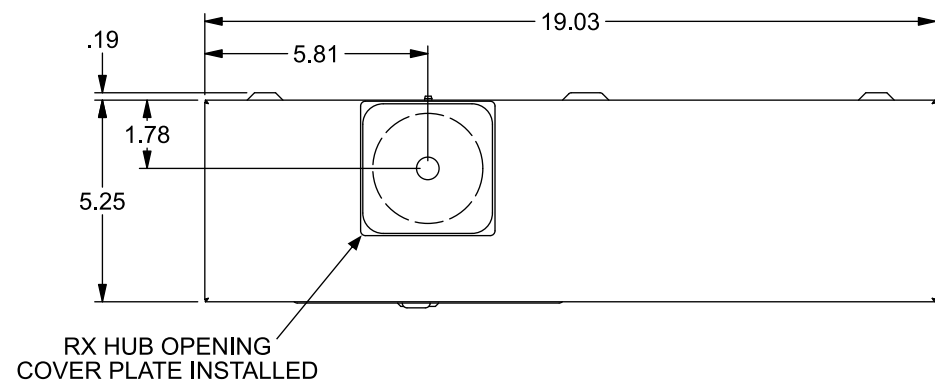

Catalog Number: MM0202B1200RJBX

Features and Ratings

- Outdoor Enclosure (NEMA Type 3R)
- Ringless Type Meter Cover
- Meter Socket Rating: 200A Continuous
- 5th Jaw Installed 9 o'Clock Position
- 200A Main Breaker Installed
- 1 Phase, 3 Wire, 120/240V~
- 22,000 AIC Max. Rated (See Wiring Diagram for Details)
- Overhead or Underground Service Entrance
- RX Type Hub Provision on top, Cover Plate Included
- HC Hub Provision on Bottom Endwall
- Surface Mounting

Schematic

Wire Sizes and Torques

Terminal	Wire Size	Torque
A, B	350kcmil - #6	275 lb-in
N1	#2 - #3	50 lb. in.
	#4 - #6	45 lb. in.
	#8	40 lb. in.
	#10 - #14	35 lb. in.
N2	250 kcmil - #6	275 lb. in.
N3	250 kcmil - #4	275 lb. in.
N4	1/0 - #14	120 lb. in.

Accessories

Trade size (in)	Catalog number
<i>RX Type Hub (top endwall)</i>	
1 1/4"	EC38597
1 1/2"	EC38598
2"	EC38599
2 1/2"	EC38600
RX Cover Plate	EC38595
<i>HC Type Hub (bottom endwall)</i>	
2"	ECHC200
2 1/2"	ECHC250
3"	ECHC300