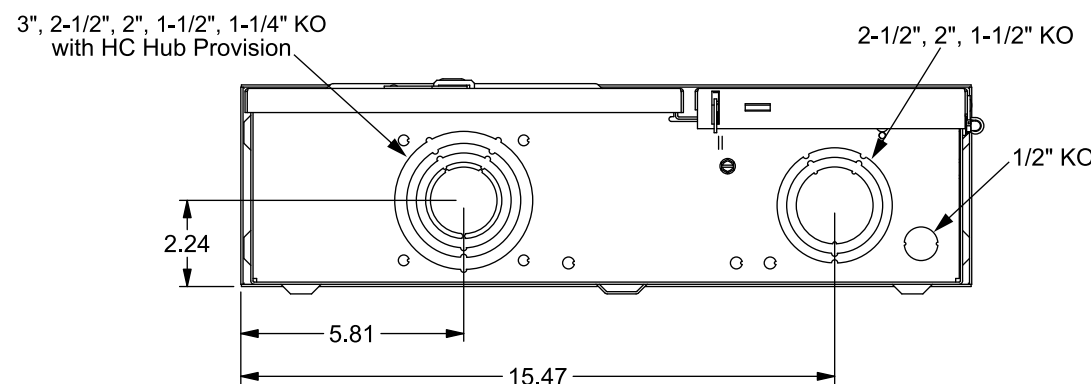

Catalog Number: MM0202B1200RJBX

Features and Ratings

- Outdoor Enclosure (NEMA Type 3R)
- Ringless Type Meter Cover
- Meter Socket Rating: 200A Continuous
- 5th Jaw Installed 9 o'Clock Position
- 200A Main Breaker Installed
- 1 Phase, 3 Wire, 120/240V~
- 22,000 AIC Max. Rated (See Wiring Diagram for Details)
- Overhead or Underground Service Entrance
- RX Type Hub Provision on top, Cover Plate Included
- HC Hub Provision on Bottom Endwall
- Surface Mounting

Schematic

Wire Sizes and Torques

Terminal	Wire Size	Torque
A, B	350kcmil - #6	275 lb-in
N1	#2 - #3	50 lb. in.
	#4 - #6	45 lb. in.
	#8	40 lb. in.
	#10 - #14	35 lb. in.
N2	250 kcmil - #6	275 lb. in.
N3	250 kcmil - #4	275 lb. in.
N4	1/0 - #14	120 lb. in.

Accessories

Trade size (in)	Catalog number
<i>RX Type Hub (top endwall)</i>	
1 1/4"	EC38597
1 1/2"	EC38598
2"	EC38599
2 1/2"	EC38600
RX Cover Plate	EC38595
<i>HC Type Hub (bottom endwall)</i>	
2"	ECHC200
2 1/2"	ECHC250
3"	ECHC300

View Shown Without Cover, Door, Deadfront

© 2018 Copyright Siemens Industry, Inc.

SIEMENS
Siemens Industry, Inc.

Meter/Main Breaker Combination

Description:
Ringless, 200A, 5 Jaw, OH/UG, Surf. Mount

KAM 4/4/18 Fam A DO NOT SCALE DRAWING Dwg. No. **MM0202B1200RJBX**