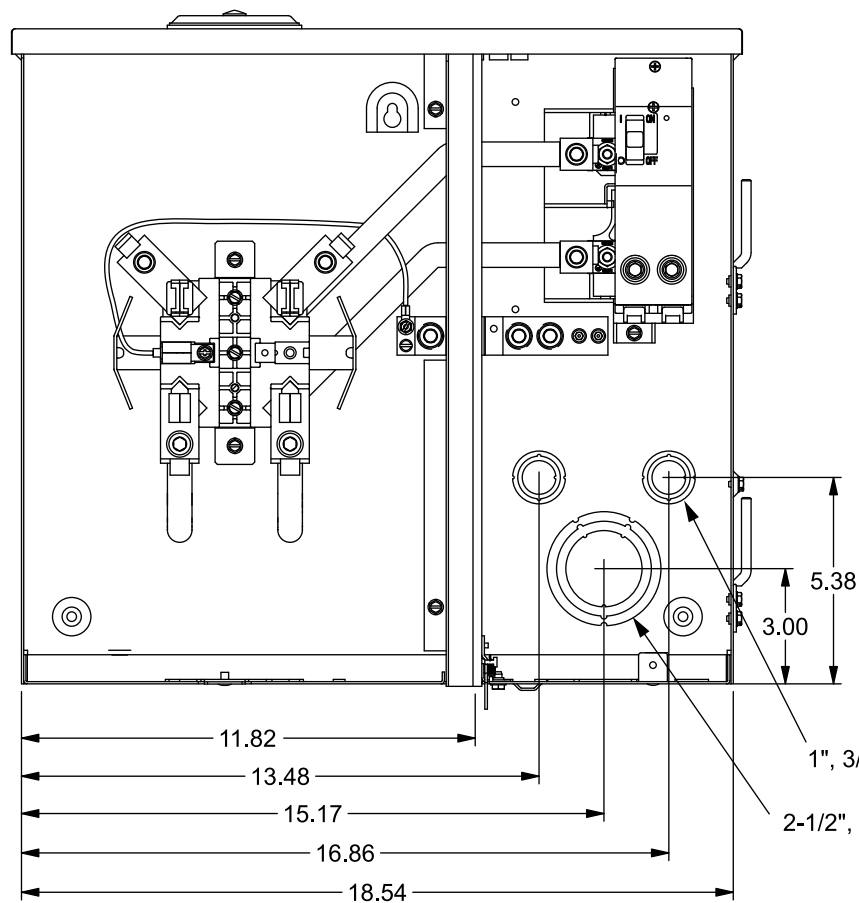

Catalog Number: MM0202B1200RJBX

Features and Ratings

- Outdoor Enclosure (NEMA Type 3R)
- Ringless Type Meter Cover
- Meter Socket Rating: 200A Continuous
- 5th Jaw Installed 9 o'Clock Position
- 200A Main Breaker Installed
- 1 Phase, 3 Wire, 120/240V~
- 22,000 AIC Max. Rated (See Wiring Diagram for Details)
- Overhead or Underground Service Entrance
- RX Type Hub Provision on top, Cover Plate Included
- HC Hub Provision on Bottom Endwall
- Surface Mounting

Schematic

Wire Sizes and Torques

Terminal	Wire Size	Torque
A, B	350kcmil - #6	275 lb-in
N1	#2 - #3	50 lb. in.
	#4 - #6	45 lb. in.
	#8	40 lb. in.
	#10 - #14	35 lb. in.
N2	250 kcmil - #6	275 lb. in.
N3	250 kcmil - #4	275 lb. in.
N4	1/0 - #14	120 lb. in.

Accessories

Trade size (in)	Catalog number
<i>RX Type Hub (top endwall)</i>	
1 1/4"	EC38597
1 1/2"	EC38598
2"	EC38599
2 1/2"	EC38600
RX Cover Plate	EC38595
<i>HC Type Hub (bottom endwall)</i>	
2"	ECHC200
2 1/2"	ECHC250
3"	ECHC300

View Shown Without Cover, Door, Deadfront

© 2018 Copyright Siemens Industry, Inc.

SIEMENS
Siemens Industry, Inc.

Meter/Main Breaker Combination

Description:
Ringless, 200A, 5 Jaw, OH/UG, Surf. Mount

KAM 4/4/18 Fam A DO NOT SCALE DRAWING Dwg. No. **MM0202B1200RJBX**