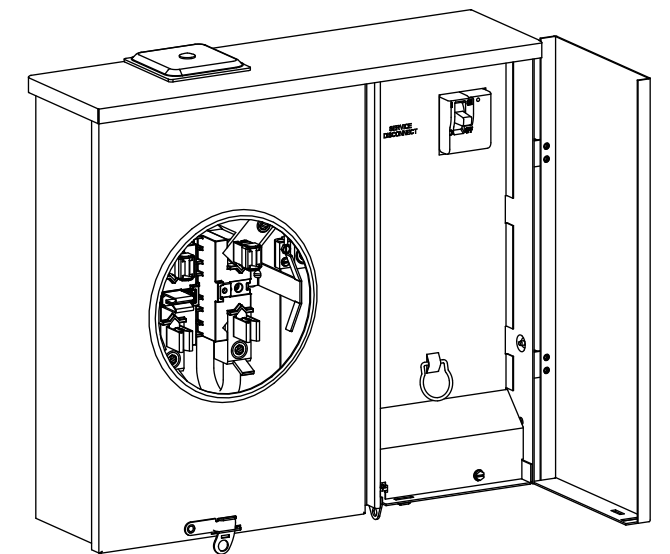

Catalog Number: MM0202B1200RJBX

Features and Ratings

- Outdoor Enclosure (NEMA Type 3R)
- Ringless Type Meter Cover
- Meter Socket Rating: 200A Continuous
- 5th Jaw Installed 9 o'Clock Position
- 200A Main Breaker Installed
- 1 Phase, 3 Wire, 120/240V~
- 22,000 AIC Max. Rated (See Wiring Diagram for Details)
- Overhead or Underground Service Entrance
- RX Type Hub Provision on top, Cover Plate Included
- HC Hub Provision on Bottom Endwall
- Surface Mounting

Schematic

Wire Sizes and Torques

Terminal	Wire Size	Torque
A, B	350kcmil - #6	275 lb-in
N1	#2 - #3	50 lb. in.
	#4 - #6	45 lb. in.
	#8	40 lb. in.
	#10 - #14	35 lb. in.
N2	250 kcmil - #6	275 lb. in.
N3	250 kcmil - #4	275 lb. in.
N4	1/0 - #14	120 lb. in.

Accessories

Trade size (in)	Catalog number
<i>RX Type Hub (top endwall)</i>	
1 1/4"	EC38597
1 1/2"	EC38598
2"	EC38599
2 1/2"	EC38600
RX Cover Plate	EC38595
<i>HC Type Hub (bottom endwall)</i>	
2"	ECHC200
2 1/2"	ECHC250
3"	ECHC300

View Shown Without Cover, Door, Deadfront

© 2018 Copyright Siemens Industry, Inc.

SIEMENS
Siemens Industry, Inc.

Meter/Main Breaker Combination

Description:
Ringless, 200A, 5 Jaw, OH/UG, Surf. Mount

KAM 4/4/18 Fam A DO NOT SCALE DRAWING Dwg. No. **MM0202B1200RJBX**