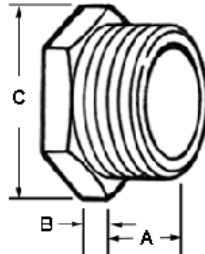

### Images

[Download Photo Image](#)

[Download Dimensional Image](#)

Dimension A in Inches: 1-1/4

Dimension B in Inches: 3/8

Dimension C in Inches: 4-3/4

### Application

When used with a locknut, conduit nipples serve as a short raceway between enclosures.

**UPC Number:** 781747011114

**Description:** Nipple, Conduit, Malleable Iron, Size 4 Inch

**Application:** When used with a locknut, conduit nipples serve as a short raceway between enclosures.

**Trade Size:** 4"