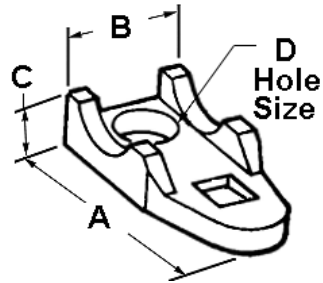

Malleable (to 6")

### Application

Provides space between conduit and mounting surface.  
For use with Malleable Iron or Aluminum straps.

### Certifications & Codes:

UL File Number: E161206 cULus  
UL Standard: 514B  
UNSPSC: 31162906

[Download Photo Image](#)   [Download Dimensional Image](#)  
Dimension A in Inches: 7-1/8  
Dimension B in Inches: 2-7/8  
Dimension C in Inches: 1-1/16  
Dimension D in Inches: 9/16