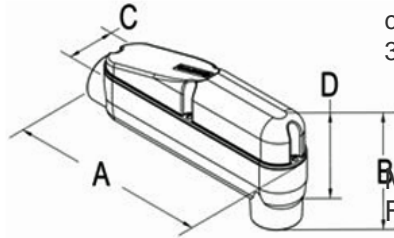

### Application

Mogul style conduit body for use with threaded rigid/IMC conduit. Suitable for use in wet locations. Max wire fill is 3-500 MCM THHN, THWN, XHHW. Meets NEC 6X Rule.

### Certifications & Codes:

NEMA Standard: FB-1  
UL File Number: E11077, cULus  
UL Standard: UL-514A  
UNSPSC: 39131708

[Download Photo Image](#)

[Download Dimensional Image](#)

Dimension A in Inches: 22.75  
Dimension B in Inches: 10.38  
Dimension C in Inches: 4.63  
Dimension D in Inches: 8.63