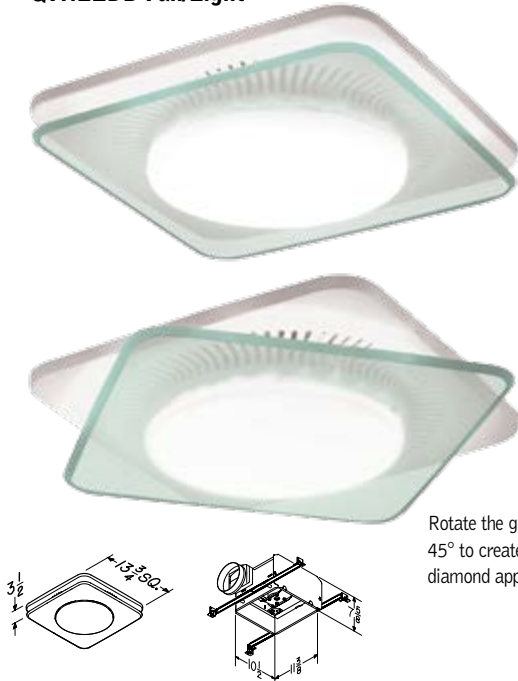

Long-life, energy-efficient blue LED.

Two fluorescent bulbs provide the output of two 75-watt incandescent bulbs.

Transform any room into a unique, calming space.

## NuTone LunAura™ Collection. Transform any room into a unique, calming space.

The transitional design of the NuTone LunAura™ Collection is apparent the moment you see it with a green-tinted light panel suspended below the ventilation fan. When the LED night light is activated, the plate turns blue with a stunning glowing edge. Blue was selected for its calming effect, and with Ultra Silent™ ventilation, NuTone LunAura™ Collection is a perfect way to enhance a spa-like environment. It also provides safety and navigation for nighttime tasks while still allowing you to return to restful sleep. For stunning ventilation in any room, nothing's quite as flexible as the NuTone LunAura™ Collection, because there's never been anything like it.

### NuTone LunAura Collection Fan/Light Features

- 110 CFM at 0.7 Sones
- ENERGY STAR® qualified
- Bright 36 watt fluorescent main lighting (2-18 watt GU24 bulbs included)
- 6" or 4" ducting connections
- Blue LED night light
- HVI certified
- Motor engineered for continuous operation
- UL listed for use over bathtub or shower when connected to a GFCI protected branch circuit
- Fits 2" x 8" ceiling construction

#### QTNLEDB Fan/Light

Rotate the green-tinted plate 45° to create a jewel-like diamond appearance.