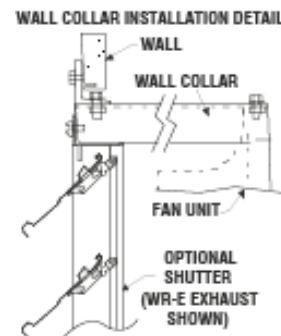

# Wall Collar

TYPE WS

Model	Propeller Diameter	A Sq.	B Wall Opening	C	Exhaust Shutter	Supply Shutter	Rear Guard*
WS10	10	14	15	12	EASRMF10	WC9	N/R
WS12	12	16	17	12	EASRMF12	Wc12	12RG
WS16E	16EPR	20	21	12	EASRMF14	WC12	N/R
WS18E	16	22	23	12	EASRMF18	WC16	16RG
WS18E	18EPR	22	23	12	EASRMF18	WC16	N/R
WS18	18	24	25	12	EASRMF20	WC18	18RG
WS24	24	30	31	14	EASRMF26	WC24	24RG
WS30	30	36	37	14-1/2	EASRMF32	WC30	30RG
WS36	36	42	43	17	EASRMF38	WC36	36RG
WS42	42	48	49	19	EASRMF44	WC42	42RG
WS48	48	54	55	21	EASRMF50	WC48	48RG
WS54	54	60	61	23	EASRMF56	WC54	54RG
WS60	60	66	67	25	EASRMF62	WC60	60RG

**DIMENSIONS**