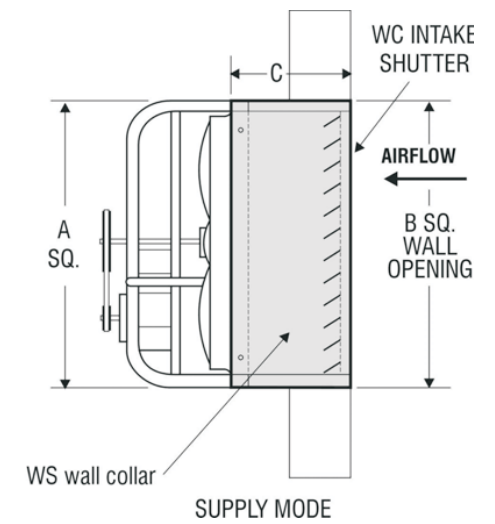

FEATURES

- Galvanized Steel Construction
- Reduces Installation Time
- Can Be Used On All Belt Drive and
- Direct Drive Panel Fans