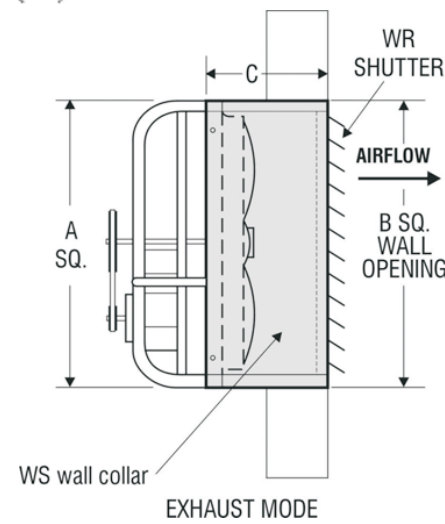

# Wall Collar

TYPE WS

Model	Propeller Diameter	A Sq.	B Wall Opening	C	Exhaust Shutter	Supply Shutter	Rear Guard*
WS10	10	14	15	12	EASRMF10	WC9	N/R
WS12	12	16	17	12	EASRMF12	Wc12	12RG
WS16E	16EPR	20	21	12	EASRMF14	WC12	N/R
WS18E	16	22	23	12	EASRMF18	WC16	16RG
WS18E	18EPR	22	23	12	EASRMF18	WC16	N/R
WS18	18	24	25	12	EASRMF20	WC18	18RG
WS24	24	30	31	14	EASRMF26	WC24	24RG
WS30	30	36	37	14-1/2	EASRMF32	WC30	30RG
WS36	36	42	43	17	EASRMF38	WC36	36RG
WS42	42	48	49	19	EASRMF44	WC42	42RG
WS48	48	54	55	21	EASRMF50	WC48	48RG
WS54	54	60	61	23	EASRMF56	WC54	54RG
WS60	60	66	67	25	EASRMF62	WC60	60RG

**DIMENSIONS**