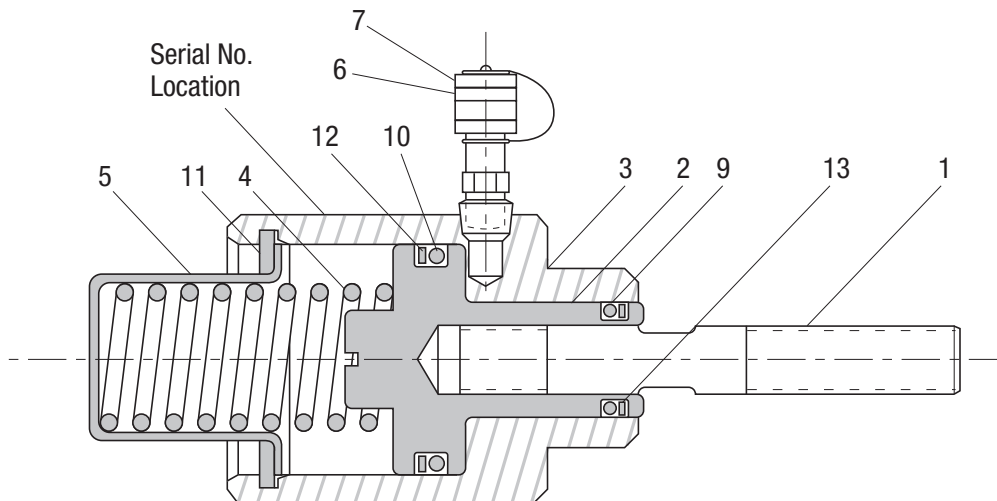

PARTS LIST

746 / 746SS / 37727 **Knockout Punch Ram**

Applies to all units with Serial No. HS

Read and understand all of the instructions and safety information in this manual before operating or servicing this tool.

Parts List

Key	Part No.	Description	746	746SS	37727
1	52045040	Shaft (746 M-3)	1		1
	50294520	Shaft (746 SS)		1	
2	50170937	Piston	1	1	1
3	50170953	Cylinder	1	1	1
4	50112511	Spring, Compression	1	1	1
5	50112538	Retainer	1	1	1
6	90541677	Coupler, 1/4 quick disconnect	1	1	
7	90541685	Plug, protective	1	1	
9	90503384	O-ring, 7/8 x 1-1/8 x 1/8	1	1	1
10	90503899	O-ring, 2 x 2-3/8 x 3/16	1	1	1
11	90503902	Ring, retainer	2	2	2
12	90508327	Ring, 2 x 2-3/8 x 3/16 spiral backup	1	1	1
13	90513398	Ring, 7/8 x 1-1/8 x 1/8 spiral backup	1	1	1
	50145525	Packing repair kit (includes items 9, 10, 12, and 13)	1	1	1
	50070878	Decal, ID	1	1	1