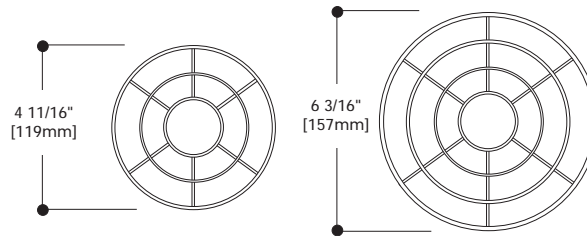

L372 Louver

Can be used with L764 lampholders when L1964 Barn door shutters are used. 6 3/16" OD (157mm).

Louvers

L200 Series Optical Lenses

L1961 Barn Door Shutters required to hold lenses.

L210=Linear Spread Lens

L210 lens fans out light beam 55° - 27 1/2° each side of center

L215=Radial Spread Lens

L215 lens spreads light beam 30° in all directions - 15° on all sides of center

L250=Linear Spread Lens

L250 lens spreads light beam in one direction