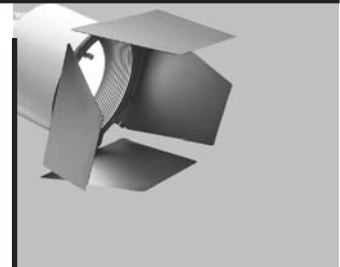

ACCESSORIES

Barn Door Shutters

L1962=Barn Door Shutters. Barn door is designed to clip onto lampholder—no additional clips are required. Allows use of L200 Series Filters and louvers. **Color Code: MB**

L1963=Barn Door Shutters. Allows use of L200 Series Filters and louvers

Color Code: MB

L1964MB Barn Door Shutters

Black finish Barn Door Shutters attach to outside of L764 lampholder. Built in accessory clips allow use of L300 series color filters or L372 Louver.

Barn Door Shutters

L200 Filters 4 11/16" (119mm)

For use with L762 and L763 lampholders.

- L211=Medium Pink Color Filter
- L212=Warm Red Color Filter
- L214=Ultraviolet Filter
- L220=Daylight Blue Color Filter
- L221=Medium Blue Color Filter
- L231=Medium Amber Color Filter
- L241=Medium Green Color Filter

L300 Filters 6 5/16" (160mm)

Can be used with L764 lampholders when L1964 Barn door shutters are used.

- L312=Warm Red Color Filter
- L314=Ultraviolet Filter
- L320=Daylight Blue Color Filter
- L330=Straw Color filter
- L331=Medium Amber Color Filter
- L341=Medium Green Color Filter