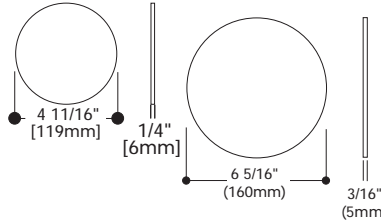

L200 Series Color Filters

L272 Louver

4 11/16" OD (119mm). minimizes glare.