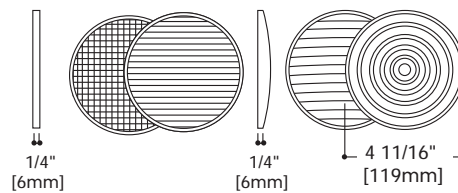

L200 Series Color Filters

L272 Louver

4 11/16" OD (119mm). minimizes glare.

L372 Louver

Can be used with L764 lampholders when L1964 Barn door shutters are used. 6 3/16" OD (157mm).

Louvers

L200 Series Optical Lenses

L1961 Barn Door Shutters required to hold lenses.

L210=Linear Spread Lens

L210 lens fans out light beam 55° - 27 1/2° each side of center

L215=Radial Spread Lens

L215 lens spreads light beam 30° in all directions - 15° on all sides of center

L250=Linear Spread Lens

L250 lens spreads light beam in one direction

L265=Prismatic Spread Lens

L265 Spreads light beam in all directions

Optical Lenses

L275 Cube Cell Louver

4 3/4" OD (121mm) . Black finish 1/2" cells for directing light and eliminating glare.

L277 Cube Cell Louver

6 1/4" OD (159mm) . Black finish 1/2" cells for directing light and eliminating glare.

Cube Cell Louvers

Note: Specifications and Dimensions subject to change without notice.

Visit our web site at www.cooperlighting.com