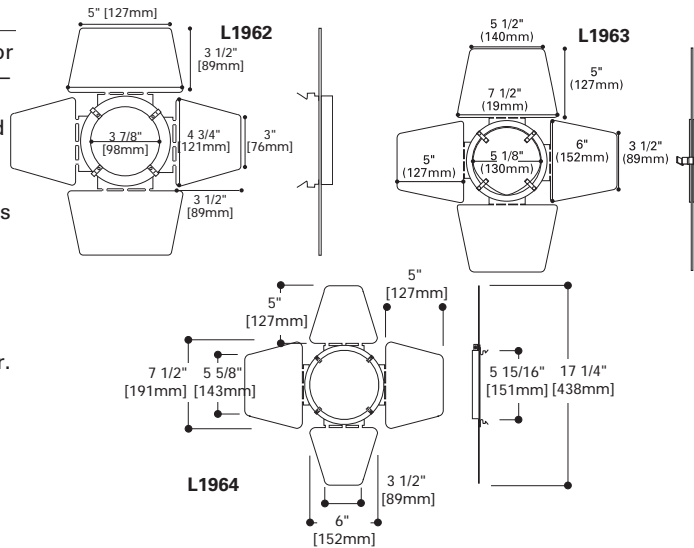

ACCESSORIES

Barn Door Shutters

L1962=Barn Door Shutters. Barn door is designed to clip onto lampholder—no additional clips are required. Allows use of L200 Series Filters and louvers. **Color Code: MB**

L1963=Barn Door Shutters. Allows use of L200 Series Filters and louvers

Color Code: MB

L1964MB Barn Door Shutters

Black finish Barn Door Shutters attach to outside of L764 lampholder. Built in accessory clips allow use of L300 series color filters or L372 Louver.

Barn Door Shutters

L200 Filters 4 11/16" (119mm)

For use with L762 and L763 lampholders.

- L211=Medium Pink Color Filter
- L212=Warm Red Color Filter
- L214=Ultraviolet Filter
- L220=Daylight Blue Color Filter
- L221=Medium Blue Color Filter
- L231=Medium Amber Color Filter
- L241=Medium Green Color Filter

L300 Filters 6 5/16" (160mm)

Can be used with L764 lampholders when L1964 Barn door shutters are used.

- L312=Warm Red Color Filter
- L314=Ultraviolet Filter
- L320=Daylight Blue Color Filter
- L330=Straw Color filter
- L331=Medium Amber Color Filter
- L341=Medium Green Color Filter