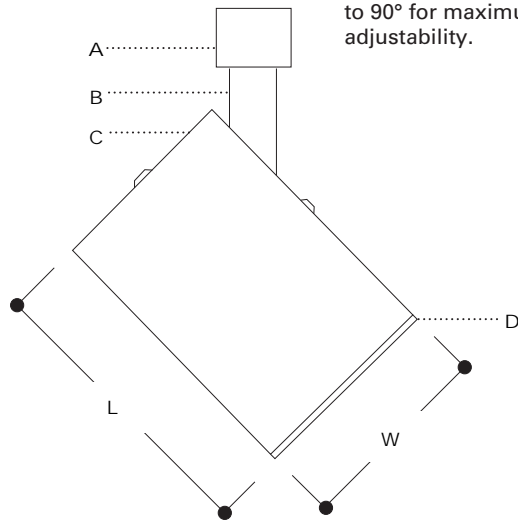

DESCRIPTION

Flatback lampholders. Available in white or black finish. For use with Halo and Lazer-by-Halo track systems and connectors.

Catalog #		Type
Project		
Comments		Date
Prepared by		

SPECIFICATION FEATURES

A...Electrical Quick Lock Adapter

Lexan polycarbonate casing. Attaches electrically and mechanically anywhere along Power-Trac. Visual polarity line assures proper grounding.

Two position conductor allows use in single circuit and either circuit of two circuit track.

B...Stem

Extruded aluminum stem allows lampholder to rotate horizontally 338° and adjust 0° to 90° for maximum aiming adjustability.

C... Lampholder Housing

Deep drawn steel housing with baked enamel finish.

D... Baffle

Molded plastic baffle in black finish

Listings

UL listed and CSA certified for use with Halo and Lazer-by-Halo track and track systems

L761