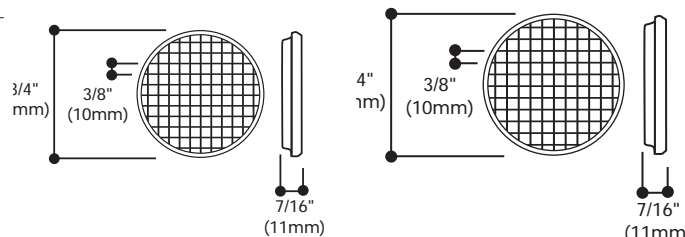

L1961 Barn Door Shutters required to hold lenses.

L210=Linear Spread Lens

L210 lens fans out light beam 55° - 27 1/2° each side of center

L215=Radial Spread Lens

L215 lens spreads light beam 30° in all directions - 15° on all sides of center

L250=Linear Spread Lens

L250 lens spreads light beam in one direction

L265=Prismatic Spread Lens

L265 Spreads light beam in all directions

Optical Lenses

L275 Cube Cell Louver

4 3/4" OD (121mm) . Black finish 1/2" cells for directing light and eliminating glare.

L277 Cube Cell Louver

6 1/4" OD (159mm) . Black finish 1/2" cells for directing light and eliminating glare.

Cube Cell Louvers

Note: Specifications and Dimensions subject to change without notice.

Visit our web site at www.cooperlighting.com