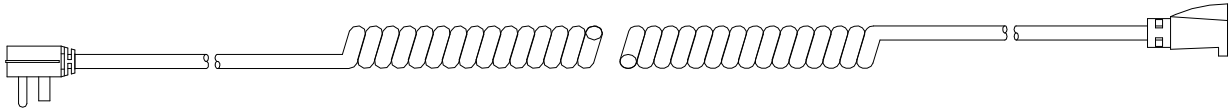

## PRODUCT SPECIFICATION

<b>CATALOG NUMBER:</b>	12260008
<b>DESCRIPTION:</b>	SJEOW coil cord with right angle plug and straight cord connector
<b>APPROVALS:</b>	UL Listed outdoor use cord set
<b>CASE QTY:</b>	12
<b>UPC:</b>	0 29892 01226 7

### CONSTRUCTION PARAMETERS:

Cable type:	16/3 SJEOW
Conductor stranding:	26/30 bare copper stranding
Jacket material:	TPE
Jacket color:	Black
Overall cable O.D. (nom):	0.365 in
Overall coil O.D. (nom):	1.2 in

Coil length range (nom):	4 ft. to 20 ft.
Length of "tails" (nom):	1 ft.
Plug configuration:	NEMA 5-15P
Cord connector configuration:	NEMA 5-15R
Plug and connector material:	PVC
Plug and connector color:	Black