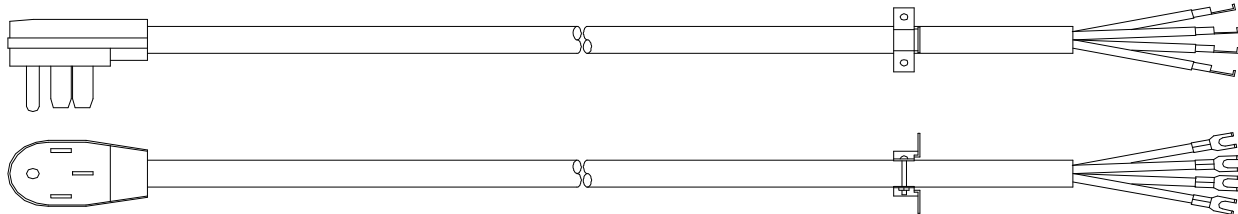

**GENERAL INFORMATION:**

Catalog number: See table below
 Description: 6/2 & 8/2 SRDT, 125/250V 50A range power supply cord kit with flanged spade terminals and metal strain relief
 Approvals: UL Listed

CONSTRUCTION PARAMETERS:

Cable type: SRDT, round jacketed, black
 Insulation and jacket material: PVC
 Conductors: (2) 6 AWG & (2) 8 AWG, bare copper
 Conductor color code: Black Red (6 ga), White Green (8 ga)
 Overall cable O.D. (nom): 0.800"
 Temperature rating: -20 to +60 deg C

Note: Plug style may vary

Plug configuration: NEMA 14-50P
 Plug electrical ratings: 125/250 VAC, 50A
 Plug material: PVC, black
 Terminals: 1/4" flanged spade
 Strain relief: Metal, included but not attached

CATALOG NUMBERS:

Catalog number	Length	Case qty	UPC
90448808	4 ft	6	0 29892 09044 9
90458808	5 ft	6	0 29892 09045 6
90468808	6 ft	6	0 29892 09046 3

This product complies with European Directive 2011/65/EU (RoHS-2,