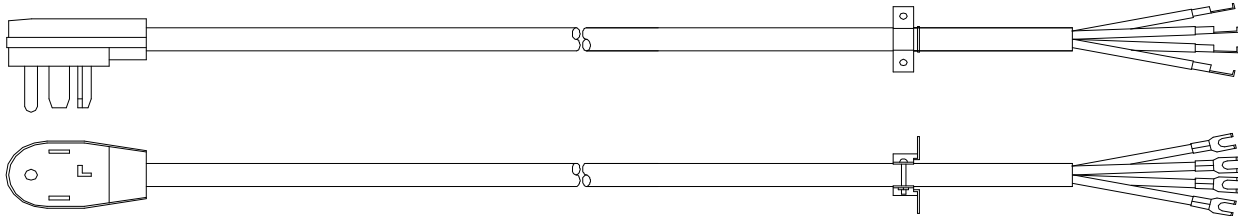

GENERAL INFORMATION:

Catalog number: See table below
Description: 10/4 SRDT, 125/250V 30A dryer power supply cord kit with flanged spade terminals and metal strain relief
Approvals: UL Listed

CONSTRUCTION PARAMETERS:

Cable type: SRDT, round jacketed, black
Insulation and jacket material: PVC
Conductors: (4) 10 AWG, bare copper
Conductor color code: Black Red White Green
Overall cable O.D. (nom): 0.670"
Temperature rating: -20 to +60 deg C

Note: Plug style may vary

Plug configuration: NEMA 14-30P
Plug electrical ratings: 125/250 VAC, 30A
Plug material: PVC, black
Terminals: 1/4" flanged spade
Strain relief: Metal, included but not attached

CATALOG NUMBERS:

Catalog number	Length	Case qty	UPC
91548808	4 ft	6	0 29892 09154 5
91558808	5 ft	6	0 29892 09155 2
91568808	6 ft	6	0 29892 09156 9

This product complies with European Directive 2011/65/EU (RoHS-2),