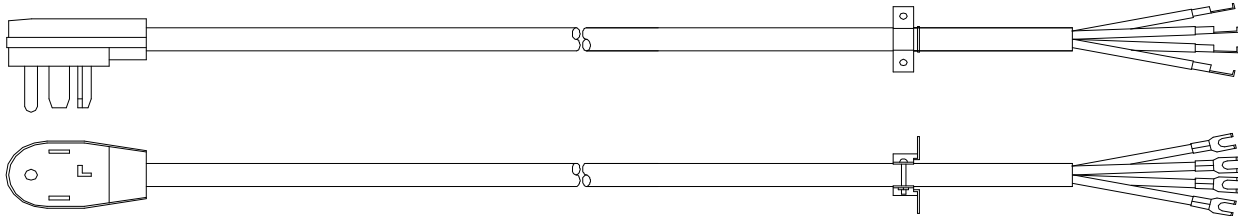

### GENERAL INFORMATION:

Catalog number: See table below  
Description: 10/4 SRDT, 125/250V 30A dryer power supply cord kit with flanged spade terminals and metal strain relief  
Approvals: UL Listed

### CONSTRUCTION PARAMETERS:

Cable type: SRDT, round jacketed, black  
Insulation and jacket material: PVC  
Conductors: (4) 10 AWG, bare copper  
Conductor color code: Black Red White Green  
Overall cable O.D. (nom): 0.670"  
Temperature rating: -20 to +60 deg C

*Note: Plug style may vary*

Plug configuration: NEMA 14-30P  
Plug electrical ratings: 125/250 VAC, 30A  
Plug material: PVC, black  
Terminals: 1/4" flanged spade  
Strain relief: Metal, included but not attached

### CATALOG NUMBERS:

Catalog number	Length	Case qty	UPC
91548808	4 ft	6	0 29892 09154 5
91558808	5 ft	6	0 29892 09155 2
91568808	6 ft	6	0 29892 09156 9

*This product complies with European Directive 2011/65/EU (RoHS-2),*