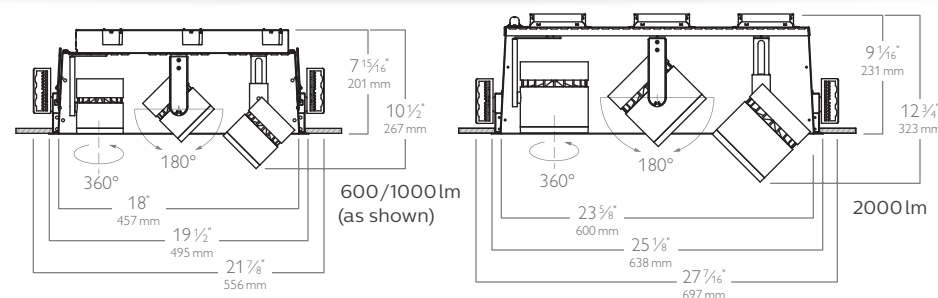

Alcyon LED vertical

Taking LED accent lighting to the next level.

Alcyon LED Vertical recessed lighting is a three-part system designed to offer high-performing, target illumination to meet today's accent lighting needs. This recessed lighting utilizes the same LED technology and reflectors as the track heads, providing performance consistency and design continuity within a space.

Track Heads
.....
Alcyon LED vertical
.....

Aperture ring allows for multiple accessories.

LLAVRM-H1

LLAVRM-H2

LLAVRM-H3

LLAVRM-H4

Features

- Efficacy: Up to 60 lm/w at 3000K
- Lumens: 600, 1000, 2000
- Correlated Color Temp. (CCT): 2700K, 3000K, 4000K
- Color Rendering Index (CRI): 80-85
- Reflectors: Narrow Spot, Spot, Narrow Flood, Flood
- Finishes: White, Black
- Dimming: Non-dimmable (consult factory for dimmable)
- Aiming: Tool-less aiming, tilt and pull-down design
- Seamless ceiling integration: Semi-recessed or Fully-recessed

Components

1. Frame-in kit
2. Trim kit
3. Reflector kit
4. Accessory holder
5. Accessory spring
6. Diffusion filter
7. Hex cell louver
8. Snoot
9. Aperture ring

Comprised of a frame-in kit + fixture + reflector, and a combination of optional accessories.

Frame-in kit

example: LLAVRM12H1120

Series	Lumens	Heads	Voltage
LLAVRM	☐	☐	☐
LLAVRM	11 600 / 1000lm	H1 1 head	120 120V
Alcyon LED vertical recessed multiple cylinders	12 2000lm	H2 2 head H3 3 head H4 4 head	277 277V

Accessories

example: 23SNT6BK