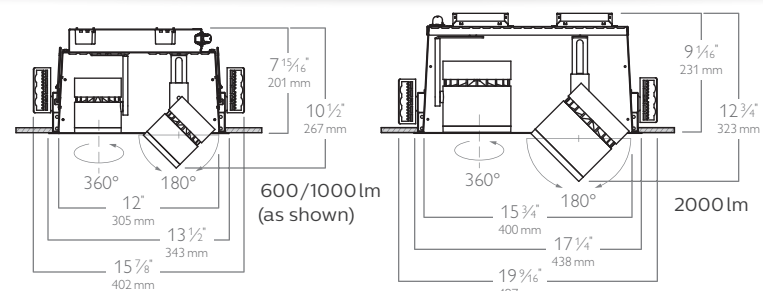

Alcyon LED vertical

Taking LED accent lighting to the next level.

Alcyon LED Vertical recessed lighting is a three-part system designed to offer high-performing, target illumination to meet today's accent lighting needs. This recessed lighting utilizes the same LED technology and reflectors as the track heads, providing performance consistency and design continuity within a space.

Track Heads
.....
Alcyon LED vertical
.....

Aperture ring allows for multiple accessories.

LLAVRM-H1

LLAVRM-H2

LLAVRM-H3

LLAVRM-H4

Features

- Efficacy: Up to 60 lm/w at 3000K
- Lumens: 600, 1000, 2000
- Correlated Color Temp. (CCT): 2700K, 3000K, 4000K
- Color Rendering Index (CRI): 80-85
- Reflectors: Narrow Spot, Spot, Narrow Flood, Flood
- Finishes: White, Black
- Dimming: Non-dimmable (consult factory for dimmable)
- Aiming: Tool-less aiming, tilt and pull-down design
- Seamless ceiling integration: Semi-recessed or Fully-recessed

Components

1. Frame-in kit
2. Trim kit
3. Reflector kit
4. Accessory holder
5. Accessory spring
6. Diffusion filter
7. Hex cell louver
8. Snoot
9. Aperture ring

Comprised of a frame-in kit + fixture + reflector, and a combination of optional accessories.

Frame-in kit

example: LLAVRM12H1120

Series	Lumens	Heads	Voltage
LLAVRM	☐	☐	☐
LLAVRM	11 600 / 1000lm	H1 1 head	120 120V
Alcyon LED vertical recessed multiple cylinders	12 2000lm	H2 2 head H3 3 head H4 4 head	277 277V

Accessories

example: 23SNT6BK