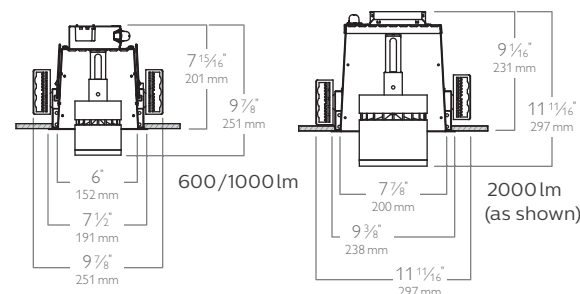

Alcyon LED vertical

Taking LED accent lighting to the next level.

Alcyon LED Vertical recessed lighting is a three-part system designed to offer high-performing, target illumination to meet today's accent lighting needs. This recessed lighting utilizes the same LED technology and reflectors as the track heads, providing performance consistency and design continuity within a space.

Track Heads
.....
Alcyon LED vertical
.....

Aperture ring allows for multiple accessories.

LLAVRM-H1

LLAVRM-H2

LLAVRM-H3

LLAVRM-H4

Features

- Efficacy: Up to 60 lm/w at 3000K
- Lumens: 600, 1000, 2000
- Correlated Color Temp. (CCT): 2700K, 3000K, 4000K
- Color Rendering Index (CRI): 80-85
- Reflectors: Narrow Spot, Spot, Narrow Flood, Flood
- Finishes: White, Black
- Dimming: Non-dimmable (consult factory for dimmable)
- Aiming: Tool-less aiming, tilt and pull-down design
- Seamless ceiling integration: Semi-recessed or Fully-recessed

Components

1. Frame-in kit
2. Trim kit
3. Reflector kit
4. Accessory holder
5. Accessory spring
6. Diffusion filter
7. Hex cell louver
8. Snoot
9. Aperture ring

Comprised of a frame-in kit + fixture + reflector, and a combination of optional accessories.

Frame-in kit

example: LLAVRM12H1120

Series	Lumens	Heads	Voltage
LLAVRM	☐	☐	☐
LLAVRM	11 600 / 1000lm	H1 1 head	120 120V
Alcyon LED vertical recessed multiple cylinders	12 2000lm	H2 2 head H3 3 head H4 4 head	277 277V

Accessories

example: 23SNT6BK