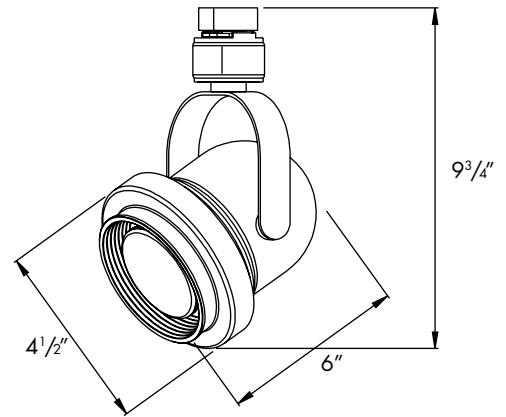

TRACK FIXTURE:

Fixture has outer spun housing with integral glare reducing black baffle. Rotates 90° vertically and 358° horizontally. Connector has solid copper contact bars, fixed for one or two circuit connection without modification. Baked on powder coat finish is available in black, or white.

LAMP:

AKTCBP20: Use one (1) 50W Par20 medium base lamp.

AKTCBP30: Use one (1) 75W Par30 medium base lamp.

AKTCBP38: Use one (1) 150W Par38 medium base lamp.

Lamps furnished by others.

SOCKET:

One (1) medium base porcelain socket with nickel-plated screw shell.

INSTALLATION:

Easy installation onto ArchiTrak one/two circuit track.

LABELS:

CSA NRTL/C Listed

CATALOG NUMBER:

EXAMPLE: AKTCBP30 BL

TRAK FIXTURE

FINISH