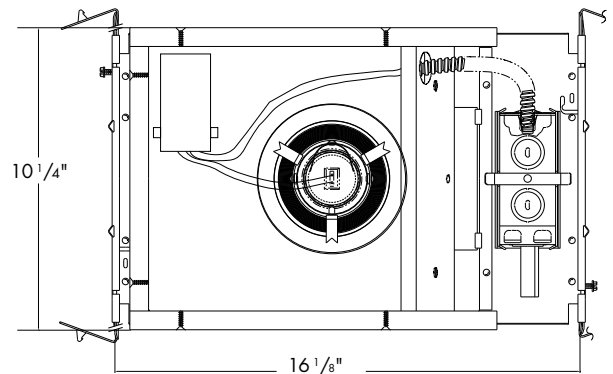

New Construction

FT4LV

4" Fire Resistant
Low Voltage
Incandescent Downlight
One 50W MR-16 Lamp
Non-IC Rated
12V

DATE: _____ TYPE: _____

FIRM NAME: _____

PROJECT: _____

Aperture: 4"
Ceiling Cutout: 4 1/2"
Maximum Ceiling Thickness: 2 1/2"
For conversion to millimeters,
multiply inches by 25.4
Weight: 16.5 lbs.
Not to Scale

APPLICATIONS

Suitable for fire rated assemblies in new construction where insulation is not present or is spaced 3" away. The FT4LV is ideal for applications that require low profile, uncluttered ceiling planes and dramatic illumination of featured items such as artwork and furnishings. Specify the FT4LV to accent items of interest in commercial office, retail and hospitality spaces, and residential multifamily bedrooms, living rooms, foyers, and hallways.

REFLECTOR

Trims feature three simple spring retention clips to ensure a snug fit to the ceiling plane, eliminating unwanted light leaks and sagging over time. All trims are made of high quality stamped steel and have an integral trim flange. Reflectors are anodized to reduce the risk of yellowing, cracking or warping. Matte white trim ring standard.

LAMP/SOCKET

Lamp snaps into the trim carrier, placing the lamp in the proper position to ensure consistent appearance and performance. Thermal protector prevents fixture from overheating when improperly installed or over-lamped. Refer to trim for specific lamp information. Lamp furnished by others.

TRANSFORMER

Integral 12V electronic transformer. Transformer is serviceable from below ceiling.

INSTALLATION