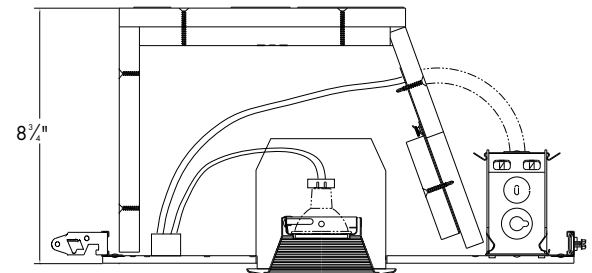

US Patent No. 6,357,891

CATALOG NUMBER:

EXAMPLE: FT4LV-TA12C

HOUSING

☐ FT4LV

TRIMS

ADJUSTABLE
☐ TA12(C)
☐ TA12E
☐ TA12PS

TRIMS

ADJUSTABLE BAFFLE
☐ TA12BF
☐ TA12WBF

ACCESSORIES

☐ FTFCC
4 clips to install bar hangers to furring channels
☐ ICBOX
Recessed enclosure for IC applications. Refer to specification sheet FT-INC-005

In a continuing effort to offer the best product possible we reserve the right to change, without notice, specifications or materials that in our opinion will not alter the function of the product.
Web: www.prescolite.com • Tech Support: (888) 777-4832

FT-INC-001