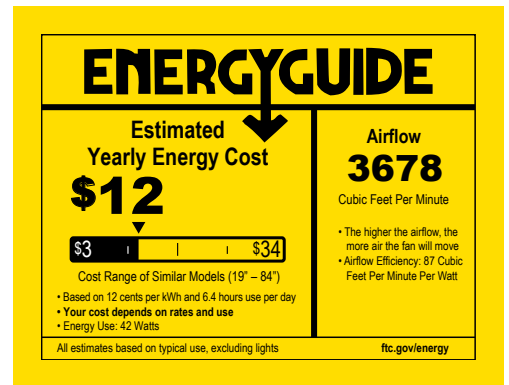

MOUNTING	ELECTRICAL	LAMPING	ADDITIONAL INFORMATION
Ceiling mounted Mounting strap for outlet box included Canopy covers a standard 4" octagonal recessed outlet box 5.875" W., 2.25" ht., 5.875" depth	Pre-wired 80" of wire supplied 120 V	Quantity: One 18w max. LED(included) LED base	UL Dry location listed Limited Lifetime warranty Meets California Title 24 JA8-2016