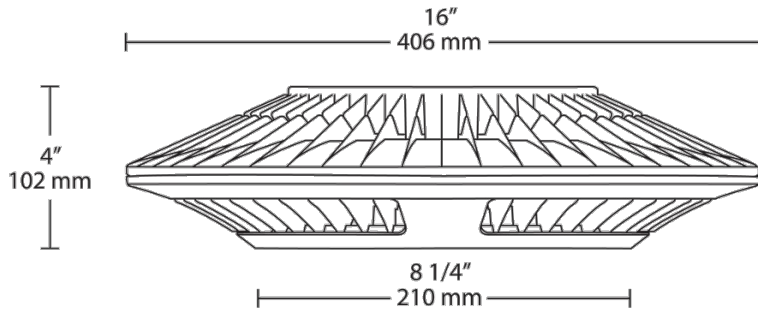

Optical

BUG Rating:

B2 U1 G1

Dimensions

Features

- High output ceiling light
- Precision optics deliver uniform light distribution
- 100,000-hour LED lifespan
- 5-Year, No-Compromise Warranty