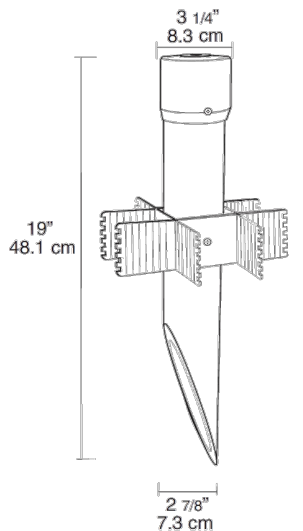

Dimensions

Features

Cleanly styled molded PVC cap

Rugged extruded PVC pipe

Sturdy "Ground Grabber" stabilizer with teeth and ribs for maximum stability

Also available a 19" PVC post and an extra rugged Die cast aluminum cap for heavier HID floods

1/2" threaded hole fits standard floodlights & lawn lights

Thick wall PVC post with molded-in color

Post Adapter lets you add outlets and sensors