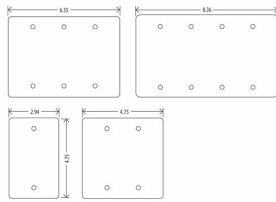

MASQUE® 2000 SERIES

**Masque® 2000 Series
Toggle**

E14

Catalog #: 4000W

APPLICATIONS

Designed for residential and commercial use for enhanced aesthetic and durability
N/A

PRODUCT FEATURES

- 100% paintable or wallpapered
- Unbreakable premium plastic
- Won't crack or distort during installation
- Hide outdated, discolored devices
- Includes screw(s) in matching finish
- Made in the USA

INTERTEK

Approved

US PATENTS

12,683,857

GENERAL PRODUCT INFORMATION

Color: White

CONFIGURATION

Gangs: 1

PRODUCT MEASUREMENTS

Wt. Ea. (Lbs.): 0.078

PACKAGING

Package Type:	Polybag
Minimum Pack Qty.:	50
Std. Pkg.:	50
Product UPC-A Labeled:	Yes
Ship Carton Length (in.):	18.00
Ship Carton Width (in.):	3.75
Ship Carton Height (in.):	5.00
Ctn Weight (Lbs.):	3.90
Pallet Qty:	8000.00
UPC Number:	092326101905
I2of5:	30092326101906