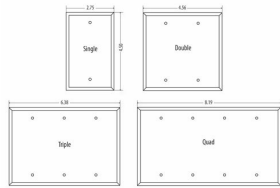

STANDARD - IVORY SMOOTH

**Standard Metal Wallplates: Ivory Smooth
3-Toggle**

E05

Catalog #: WI-TTT

APPLICATIONS

Designed for use in home, commercial and industrial settings for enhanced durability and appearance.
N/A

GENERAL PRODUCT INFORMATION

Color: Ivory Smooth

CONFIGURATION

Gangs: 3

PRODUCT MEASUREMENTS

Wt. Ea. (Lbs.): 0.265

PACKAGING

Package Type:	Polybag
Std. Pkg.:	10
Product UPC-A Labeled:	Yes
Weight (Lbs. Per/C):	26.50
Ship Carton Length (in.):	13.70
Ship Carton Width (in.):	10.95
Ship Carton Height (in.):	5.75
Ctn Weight (Lbs.):	27.95
Pallet Qty:	3000.00
UPC Number:	092326180887
I2of5:	50092326180882