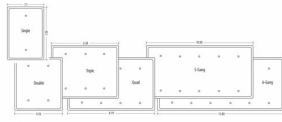

MAXI / PRINCESS - WHITE SMOOTH

Maxi Metal Wallplates: White Smooth Duplex

E08

Catalog #: WMW-D

APPLICATIONS

Designed for use in home, commercial and industrial settings for enhanced durability and appearance.
N/A

GENERAL PRODUCT INFORMATION

Color: White Smooth

CONFIGURATION

Gangs: 1

PRODUCT MEASUREMENTS

Wt. Ea. (Lbs.): 0.141

PACKAGING

Package Type: Polybag
Std. Pkg.: 25
Product UPC-A Labeled: Yes
Weight (Lbs. Per/C): 14.10
Ship Carton Length (in.): 11.02
Ship Carton Width (in.): 7.87
Ship Carton Height (in.): 5.75
Ctn Weight (Lbs.): 14.99
Pallet Qty: 6800.00
UPC Number: 092326180375
I2of5: 50092326180370