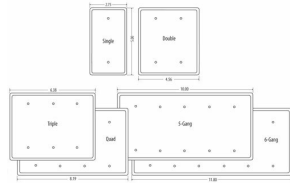

MAXI / PRINCESS - WHITE TEXTURED

**Princess / Maxi Metal Wallplates: White Textured
2-Duplex**

E10

Catalog #: WRTW-DD

APPLICATIONS

Designed for use in home, commercial and industrial settings for enhanced durability and appearance.
N/A

GENERAL PRODUCT INFORMATION

Color: White Textured

CONFIGURATION

Gangs: 2

PRODUCT MEASUREMENTS

Wt. Ea. (Lbs.): 0.161

PACKAGING

Package Type: Polybag
Std. Pkg.: 20
Product UPC-A Labeled: Yes
Weight (Lbs. Per/C): 16.10
Ship Carton Length (in.): 24.61
Ship Carton Width (in.): 4.57
Ship Carton Height (in.): 5.75
Ctn Weight (Lbs.): 16.86
Pallet Qty: 4500.00
UPC Number: 092326181464
I2of5: 60092326181466