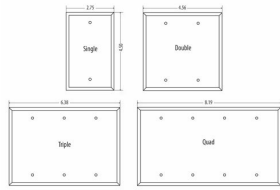

STANDARD - WHITE TEXTURED

**Standard Metal Wallplates: White Textured
2-Decorator/Rocker**

E04

Catalog #: WTW-RR

APPLICATIONS

Designed for use in home, commercial and industrial settings for enhanced durability and appearance.
N/A

GENERAL PRODUCT INFORMATION

Color: White Textured

CONFIGURATION

Gangs: 2

PRODUCT MEASUREMENTS

Wt. Ea. (Lbs.): 0.132

PACKAGING

Package Type: Polybag
Std. Pkg.: 10
Product UPC-A Labeled: Yes
Weight (Lbs. Per/C): 13.20
Ship Carton Length (in.): 24.61
Ship Carton Width (in.): 4.57
Ship Carton Height (in.): 5.75
Ctn Weight (Lbs.): 14.44
Pallet Qty: 4500.00
UPC Number: 092326117258
I2of5: 50092326117253