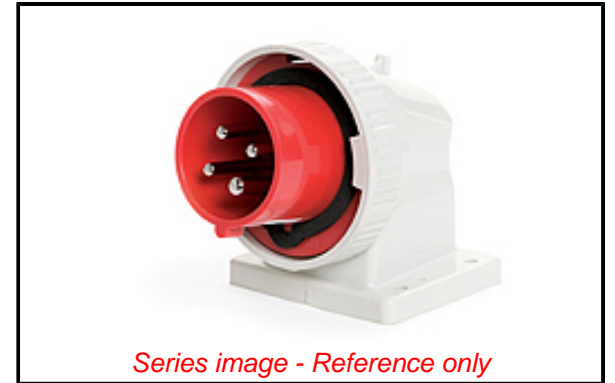

PLEASE CHECK WWW.MOLEX.COM FOR LATEST PART INFORMATION

Part Number: [1301500183](#)
Status: **Active**
Overview: [Watertite® Wet-Location Wiring Solutions](#)
Description: 60 Amp Watertite Pin and Sleeve Angled Inlet, 3 Pole/4 Wire, 3ø 480V, Red

Documents:

[RoHS Certificate of Compliance (PDF)](#)

Agency Certification

UL E145923

General

Product Family	Wiring Devices
Series	130150
Comments	IEC Configuration 309-1/309-2
IP Rating	IP67
NEMA Configuration	N/A
Overview	Watertite® Wet-Location Wiring Solutions
Product Name	Watertite
Receptacle Type	N/A
Specialty	Pin and Sleeve
Type	Inlet
UPC	78678872458
Woodhead	Yes

Physical

Flange	No
Flip Lid	No
Gender	Female
Length	N/A
Locking Blade	Yes
Poles	3-pole/4-wire

Electrical

Cord Type	N/A
Current - Maximum per Contact	60.0A
GFCI	No
Lighted Connector	No
Voltage - Maximum	3ø 480V

Material Info

Engineering Number	460BA7W

Series image - Reference only

EU ELV

Not Reviewed

EU RoHS

Not Reviewed

REACH SVHC

Not Reviewed

Halogen-Free

Status

Not Reviewed

Need more information on product environmental compliance?

Email productcompliance@molex.com
Please visit the [Contact Us](#) section for any non-product compliance questions.

China ROHS	Not Reviewed
ELV	Not Reviewed
RoHS Phthalates	Not Reviewed

Search Parts in this Series

[130150 Series](#)

PLEASE CHECK WWW.MOLEX.COM FOR LATEST PART INFORMATION