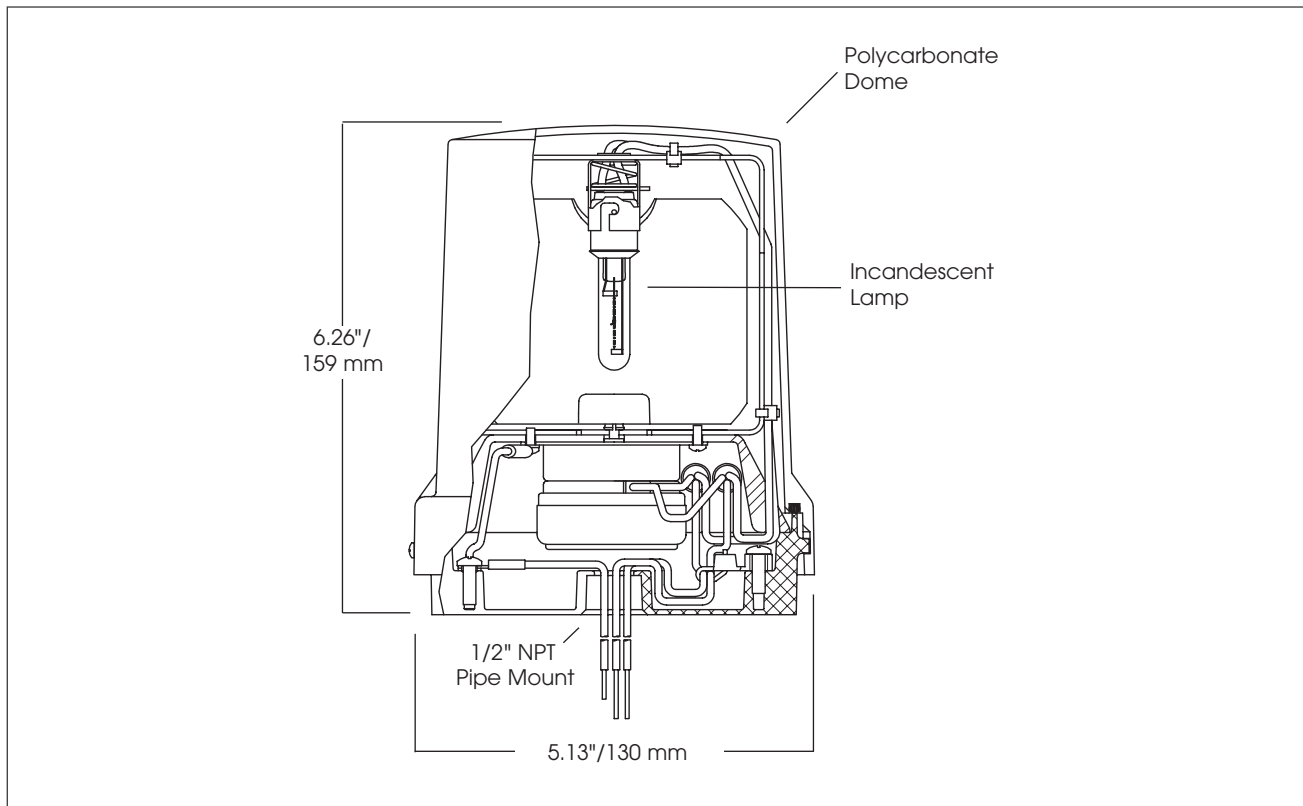

Federal Signal's 121S comes ready to mount on a 1/2-inch NPT pipe or surface mount. Optional brackets simplify installation on walls or in corners (see pages 128-131). The enclosure is also rated Type 4X for a water-tight and dust-tight seal.

Federal Signal's Vitalite is an economical rotating warning light for emergency warning or status indication in noisy areas.

FEATURES

- Available in 120VAC
- Five dome colors: Amber, Blue, Clear, Green and Red
- 40 watt incandescent lamp
- Integrated 1/2-inch NPT pipe mount and surface mount
- Type 4X, IP66 enclosure
- UL and cUL Listed and CSA Certified

SPECIFICATIONS

Lamp Life:	3,000 Hours	
Light Source:	Incandescent	
Operating Temperature:	-31°F to 150°F	-35°C to 66°C
Net Weight:	2.0 lbs	0.91 kg
Shipping Weight:	2.1 lbs	0.96 kg
Height:	6.26 "	159.0 mm
Diameter:	5.13 "	130.0 mm

REPLACEMENT PARTS

Description (Current Series)	Part Number
Dome, Amber, Series C	K8444357A-02
Dome, Blue, Series C	K8444357A-01
Dome, Clear, Series C	K8444357A
Dome, Green, Series C	K8444357A-04
Dome, Red, Series C	K8444357A-03
Incandescent Lamp	
40W, 120V, Series C	K8107251A
25W, 120V, Series A and B	K8107181A