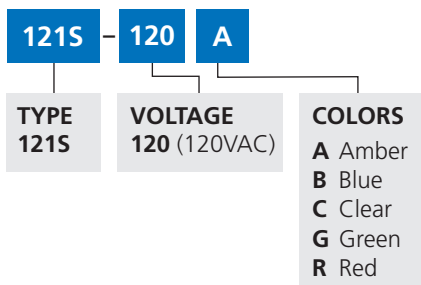

HOW TO ORDER

OPTIONAL ACCESSORIES

Description	Part Number
Corner Bracket	LCMB2*
Wall Bracket	LWMB2*
Hazardous Location Mounting Bracket	LHWB

*Rated for NEMA 3R installations
Mounting Brackets shown on pages 128-131