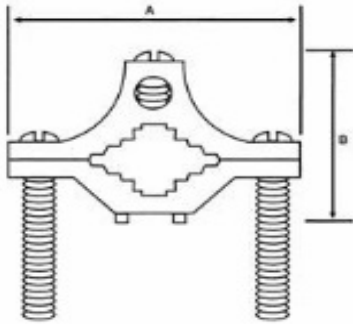

Catalog Number 90629
UPC Number 60198690629
Description Copper Pipe Ground Clamp 1/2" - 1"
Direct Burial Rated

Features

- Manufactured from High Strength High Conductivity Cast Copper Alloy
- Stainless Steel Hardware
- Water Pipe, Ground Rod, Copper Tubing applications
- Internal Serrations for improved contact integrity
- Direct Burial Rated

General

Pipe Size: 1/2", 3/4", 1"
Material: High Conductivity Cast Copper
Screw Type: Stainless Steel
Screw Thread: 1/4" x 20
Wire Range: #10 awg - #2 awg

Dimension Information

Width A: 2.17"
Height B: 1.42"