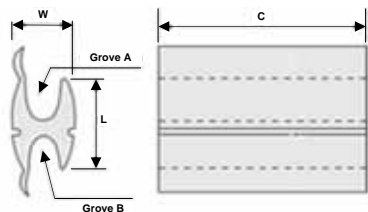

Aluminum H-Taps

- ▶ Wide Range, Universal and Reversible Figure H-shaped 6061-T6 Aluminum Connector
- ▶ For Copper, Aluminum, ACSR and Compact Conductors
- ▶ Conductors are separated In A & B Grooves
- ▶ Bendable Taps secure both Run and Tap Conductors freeing the lineman's hands to work with installation tool
- ▶ Formable Ribs Provide Broad Contact Area
- ▶ Massive Aluminum Design Minimizes Corrosion
- ▶ Prefilled with Anti-Oxidant Joint Compound