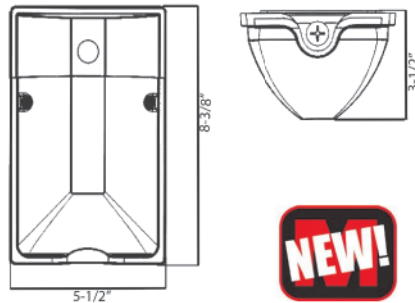

## Classic Mini Wallpack LED Series

- ▶ Phillips LUMILED LUXEON 3030 LEDs
- ▶ 71418, 71419, 71422 & 71423 include 120 Volt Photocell (Can only operate on 120 Volt)
- ▶ 71420 & 71421 do not include Photocell
- ▶ Polycarbonate Housing - Bronze or White
- ▶ Polycarbonate Lens
- ▶ Die Cast Aluminum Mounting Plate
- ▶ Stainless Steel Hardware
- ▶ Voltage: 120/208/240/277VAC
- ▶ Color Temperature: 4000K & 5000K
- ▶ CRI: 80+
- ▶ Light Pattern: 180° Beam Angle
- ▶ Operation Temperature: -40°F to 131°F
- ▶ 50,000+ Hour LED Life Expectancy
- ▶ 1 Bottom Threaded Aperture, 1 Back Wiring Knockout
- ▶ Weight: 5 Lbs
- ▶ IP65 (NEMA 4X) Dust & Water Tight
- ▶ cULus listed for Wet Locations
- ▶ 5 Year Warranty

## Designer Mini Wallpack LED Series

- ▶ Phillips LUMILED LUXEON 3030 LEDs
- ▶ Fixture includes 120 Volt Photocell (Can only operate on 120 Volt)
- ▶ Die Cast Aluminum Housing & Mounting Plate
- ▶ Color: Bronze or White
- ▶ Polycarbonate Lens
- ▶ Stainless Steel Hardware
- ▶ Voltage: 120V AC
- ▶ Color Temperature: 5000K Cool White & 4000K Neutral
- ▶ CRI: 80
- ▶ Light Pattern: 180° Beam Angle
- ▶ Power Factor: .99
- ▶ Operation Temperature: -40°F to 131°F
- ▶ 50,000+ Hour LED Life Expectancy
- ▶ 1 Bottom Threaded Aperture, 1 Back Wiring Knockout
- ▶ Weight: 5 Lbs
- ▶ IP54 (NEMA 3) Dust & Water Tight
- ▶ cULus listed for Wet Locations
- ▶ 5 Year Warranty