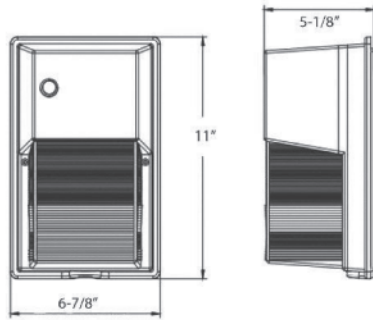

## Classic Mini Wallpack LED Series

- ▶ Phillips LUMILED LUXEON 3030 LEDs
- ▶ 71418, 71419, 71422 & 71423 include 120 Volt Photocell (Can only operate on 120 Volt)
- ▶ 71420 & 71421 do not include Photocell
- ▶ Polycarbonate Housing - Bronze or White
- ▶ Polycarbonate Lens
- ▶ Die Cast Aluminum Mounting Plate
- ▶ Stainless Steel Hardware
- ▶ Voltage: 120/208/240/277VAC
- ▶ Color Temperature: 4000K & 5000K
- ▶ CRI: 80+
- ▶ Light Pattern: 180° Beam Angle
- ▶ Operation Temperature: -40°F to 131°F
- ▶ 50,000+ Hour LED Life Expectancy
- ▶ 1 Bottom Threaded Aperture, 1 Back Wiring Knockout
- ▶ Weight: 5 Lbs
- ▶ IP65 (NEMA 4X) Dust & Water Tight
- ▶ cULus listed for Wet Locations
- ▶ 5 Year Warranty

## Designer Mini Wallpack LED Series

- ▶ Phillips LUMILED LUXEON 3030 LEDs
- ▶ Fixture includes 120 Volt Photocell (Can only operate on 120 Volt)
- ▶ Die Cast Aluminum Housing & Mounting Plate
- ▶ Color: Bronze or White
- ▶ Polycarbonate Lens
- ▶ Stainless Steel Hardware
- ▶ Voltage: 120V AC
- ▶ Color Temperature: 5000K Cool White & 4000K Neutral
- ▶ CRI: 80
- ▶ Light Pattern: 180° Beam Angle
- ▶ Power Factor: .99
- ▶ Operation Temperature: -40°F to 131°F
- ▶ 50,000+ Hour LED Life Expectancy
- ▶ 1 Bottom Threaded Aperture, 1 Back Wiring Knockout
- ▶ Weight: 5 Lbs
- ▶ IP54 (NEMA 3) Dust & Water Tight
- ▶ cULus listed for Wet Locations
- ▶ 5 Year Warranty