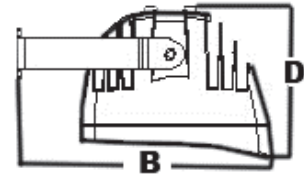

# LED ECO-FLOOD

1/2" Adjustable Knuckle

2-3/8" Slip Fitter

Yoke Bracket

Trunion

LED  
Lighting

CC2

- ▶ Cree CXA LED's
- ▶ Integral Cooling Fin Releases Heat Efficiently to Maintain the Life of LED's & LED Driver
- ▶ Corrosion Resistant Die Cast Aluminum Housing
- ▶ Tempered Glass Lens
- ▶ Superior Architectural Bronze Powder Coat Finish
- ▶ Stainless Steel Hardware

- ▶ Voltage: 120/208/240/277VAC
- ▶ Light Pattern: 120° Beam Angle
- ▶ Operating Temperature: -4°F To 131°F
- ▶ 50,000+ Hour Life Expectancy
- ▶ IP65 Rated Dust & Water Tight
- ▶ cULus Listed for Wet Locations
- ▶ DLC Listed
- ▶ 5 Year Warranty