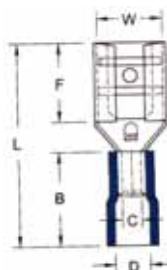

Male Disconnects - 25 Pack (100 Pack located on Page H17)

- ▶ Vinyl Insulated
- ▶ Electro Tin Plated Brass
- ▶ Expanded Insulation
- ▶ Serrated Barrel
- ▶ 167°F(75°C) 300 Volts Max

Dimensions = Inches

Cat. No.	Color	Wire Size AWG	Tab Size	W	F	L	B	C	D	T	Bag Qty	Master Bag Qty
01212	Red	22-16	.020 X .187	.189	.256	.748	.394	.067	.157	.020	25	100
01214	Red	22-16	.032 X .250	.250	.303	.827	.394	.067	.157	.016	25	100
01222	Blue	16-14	.020 X .187	.189	.256	.748	.394	.091	.177	.020	25	100
01224	Blue	16-14	.032 X .250	.250	.303	.827	.394	.091	.177	.016	25	100
01232	Yellow	12-10	.032 X .250	.250	.303	.945	.512	.134	.217	.016	25	100

Female Disconnects - 25 Pack (100 Pack located on Page H17)

- ▶ Vinyl Insulated
- ▶ Electro Tin Plated Brass
- ▶ Expanded Insulation
- ▶ Serrated Barrel
- ▶ 167°F(75°C) 300 Volts Max

Dimensions = Inches

Cat. No.	Color	Wire Size AWG	Tab Size	W	F	L	B	C	D	T	Bag Qty	Master Bag Qty
01312	Red	22-16	.020 X .187	.197	.252	.748	.394	.067	.157	.014	25	100
01314	Red	22-16	.032 X .250	.260	.295	.807	.394	.067	.157	.014	25	100
01322	Blue	16-14	.020 X .187	.197	.252	.748	.394	.091	.177	.014	25	100
01324	Blue	16-14	.032 X .250	.260	.295	.807	.394	.091	.177	.016	25	100
01332	Yellow	12-10	.032 X .250	.260	.295	.925	.512	.134	.217	.016	25	100

Dimensions = Inches

Cat. No.	Type	Color	Wire Size AWG	Tab Size	W	F	L	B	C	D	T	Bag Qty	Master Bag Qty
01411	Female	Red	22-16	.032 X .250	.260	.295	.866	.433	.067	.157	.016	25	100
01412	Female	Blue	16-14	.032 X .250	.260	.295	.866	.433	.091	.177	.016	25	100
01414	Female	Yellow	12-10	.032 X .250	.260	.295	.945	.512	.134	.248	.016	25	100
01415	Male	Red	22-16	.032 X .250	.250	.303	.906	.433	.067	.157	.016	25	100
01416	Male	Blue	16-14	.032 X .250	.250	.303	.945	.433	.091	.177	.016	25	100
01418	Male	Yellow	12-10	.032 X .250	.250	.303	.984	.512	.134	.248	.016	25	100