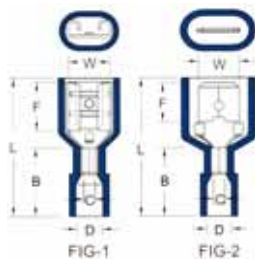

Nylon Fully Insulated Disconnects - 25 Pack (100 Pack located on Page H19)

- Nylon Insulated
- Electro Tin Plated Brass
- Expanded Insulation
- Serrated Barrel
- 221°F (105°C) 300 Volts Max
- Rectangular Housing Shape

Dimensions = Inches

Cat. No.	Type	Color	Wire Size AWG	Tab Size	W	F	L	B	C	D	T	Bag Qty	Master Bag Qty
01411	Female	Red	22-16	.032 X .250	.260	.295	.866	.433	.067	.157	.016	25	100
01412	Female	Blue	16-14	.032 X .250	.260	.295	.866	.433	.091	.177	.016	25	100
01414	Female	Yellow	12-10	.032 X .250	.260	.295	.945	.512	.134	.248	.016	25	100
01415	Male	Red	22-16	.032 X .250	.250	.303	.906	.433	.067	.157	.016	25	100
01416	Male	Blue	16-14	.032 X .250	.250	.303	.945	.433	.091	.177	.016	25	100
01418	Male	Yellow	12-10	.032 X .250	.250	.303	.984	.512	.134	.248	.016	25	100