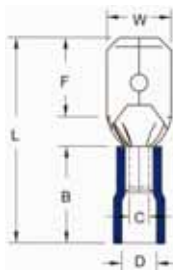

Male Disconnects - 25 Pack (100 Pack located on Page H17)

- ▶ Vinyl Insulated
- ▶ Electro Tin Plated Brass
- ▶ Expanded Insulation
- ▶ Serrated Barrel
- ▶ 167°F(75°C) 300 Volts Max

Dimensions = Inches

Cat. No.	Color	Wire Size AWG	Tab Size	W	F	L	B	C	D	T	Bag Qty	Master Bag Qty
01212	Red	22-16	.020 X .187	.189	.256	.748	.394	.067	.157	.020	25	100
01214	Red	22-16	.032 X .250	.250	.303	.827	.394	.067	.157	.016	25	100
01222	Blue	16-14	.020 X .187	.189	.256	.748	.394	.091	.177	.020	25	100
01224	Blue	16-14	.032 X .250	.250	.303	.827	.394	.091	.177	.016	25	100
01232	Yellow	12-10	.032 X .250	.250	.303	.945	.512	.134	.217	.016	25	100

Female Disconnects - 25 Pack (100 Pack located on Page H17)

- ▶ Vinyl Insulated
- ▶ Electro Tin Plated Brass
- ▶ Expanded Insulation
- ▶ Serrated Barrel
- ▶ 167°F(75°C) 300 Volts Max

Dimensions = Inches

Cat. No.	Color	Wire Size AWG	Tab Size	W	F	L	B	C	D	T	Bag Qty	Master Bag Qty
01312	Red	22-16	.020 X .187	.197	.252	.748	.394	.067	.157	.014	25	100
01314	Red	22-16	.032 X .250	.260	.295	.807	.394	.067	.157	.014	25	100
01322	Blue	16-14	.020 X .187	.197	.252	.748	.394	.091	.177	.014	25	100
01324	Blue	16-14	.032 X .250	.260	.295	.807	.394	.091	.177	.016	25	100
01332	Yellow	12-10	.032 X .250	.260	.295	.925	.512	.134	.217	.016	25	100

Dimensions = Inches

Cat. No.	Type	Color	Wire Size AWG	Tab Size	W	F	L	B	C	D	T	Bag Qty	Master Bag Qty
01411	Female	Red	22-16	.032 X .250	.260	.295	.866	.433	.067	.157	.016	25	100
01412	Female	Blue	16-14	.032 X .250	.260	.295	.866	.433	.091	.177	.016	25	100
01414	Female	Yellow	12-10	.032 X .250	.260	.295	.945	.512	.134	.248	.016	25	100
01415	Male	Red	22-16	.032 X .250	.250	.303	.906	.433	.067	.157	.016	25	100
01416	Male	Blue	16-14	.032 X .250	.250	.303	.945	.433	.091	.177	.016	25	100
01418	Male	Yellow	12-10	.032 X .250	.250	.303	.984	.512	.134	.248	.016	25	100