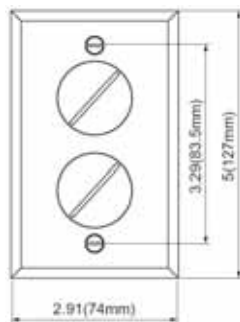

84002 - 84003

Cat. No.	Cover Material	Inner Box	Outer Box
Hinged Lid Duplex Floor Box Assembly			
84000	Brass	1	20
84001	Nickel Plated Brass	1	20
Screw Lid Duplex Floor Box Assembly			
84002	Brass	1	20
84003	Nickel Plated Brass	1	20