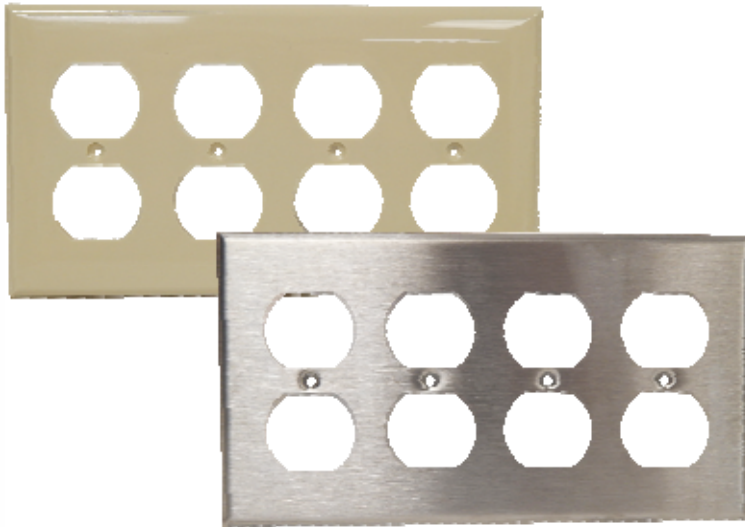

## 4 Gang Duplex Receptacle Wallplates

LEXAN	Standard	Box Qty	Case Qty
Ivory	81440	10	200
White	81441	10	200
Brown	81442	10	200
Almond	81443	10	200
PAINTED STEEL	Standard	Box Qty	Case Qty
Ivory	83243	10	100
White	83242	10	100
430 STAINLESS	Standard	Box Qty	Case Qty
Stainless Steel	83240	10	100
304 STAINLESS	Standard	Box Qty	Case Qty
Stainless Steel	83834	10	100

## 1 Gang Blank Wallplates

LEXAN	Standard	Mid-Size	Princess Mid-size	Over-Size	Box Qty	Case Qty
Ivory	81510	81740		81840	25	200
White	81511	81741		81841	25	200
Brown	81512	81742		81842	25	200
Almond	81513	81743		81843	25	200
PAINTED STEEL	Standard	Mid-Size	Princess Mid-size	Over-Size	Box Qty	Case Qty
Ivory	83313		83613	83713	25	100
White	83312		83612		25	100
430 STAINLESS	Standard	Mid-Size	Princess Mid-size	Over-Size	Box Qty	Case Qty
Stainless Steel	83310	83680	83610	83710	25	100
304 STAINLESS	Standard	Mid-Size	Princess Mid-size	Over-Size	Box Qty	Case Qty
Stainless Steel	83841	83871		83881	10	100

## 2 Gang Blank Wallplates

LEXAN	Standard	Mid-Size	Box Qty	Case Qty
Ivory	81520	81745	25	200
White	81521	81746	25	200
Brown	81522		25	200
Almond	81523		25	200
PAINTED STEEL	Standard	Mid-Size	Box Qty	Case Qty
Ivory	83323		10	100
White	83322		10	100
430 STAINLESS	Standard	Mid-Size	Box Qty	Case Qty
Stainless Steel	83320		10	100
304 STAINLESS	Standard	Mid-Size	Box Qty	Case Qty
Stainless Steel	83842		10	100